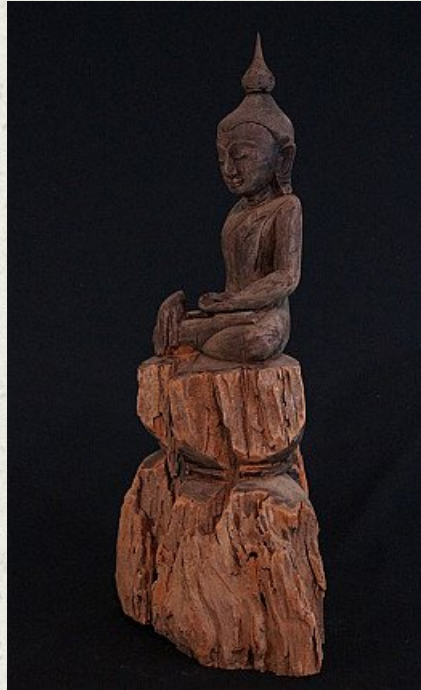

Old Burmese Buddha statue

- Material : wood
- 55,5 cm high
- 28,5 cm breed
- Bhumisparsha mudra
- Late 20th century
- Originating from Burma
- Nr: 660-5

Asian art

Rielerweg 71-73

7416 ZB Deventer

The Netherlands

www.burmese-art.com

info@burmese-art.com

+31-6-22192241