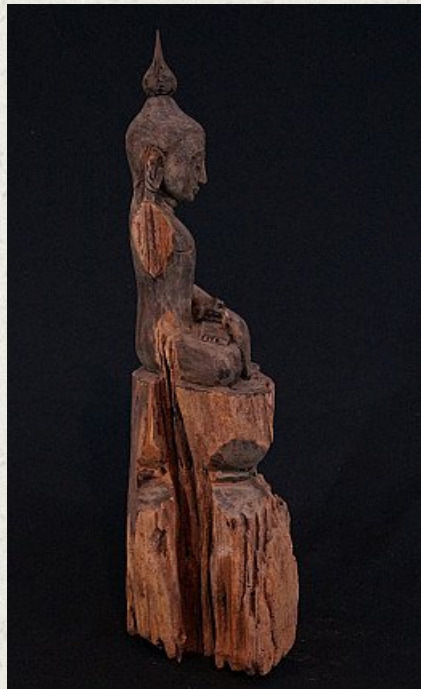

Old Burmese Buddha statue

- Material : wood
- 55,5 cm high
- 28,5 cm breed
- Bhumisparsha mudra
- Late 20th century
- Originating from Burma
- Nr: 660-5

Asian art

Rielerweg 71-73

7416 ZB Deventer

The Netherlands

www.burmese-art.com

info@burmese-art.com

+31-6-22192241