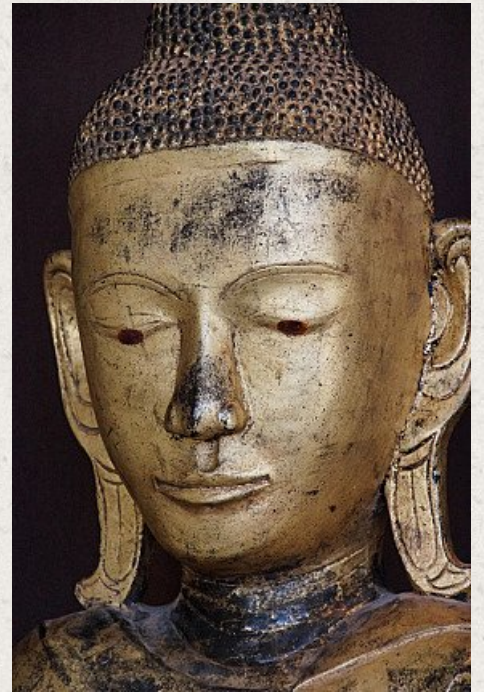

[See on website](#)