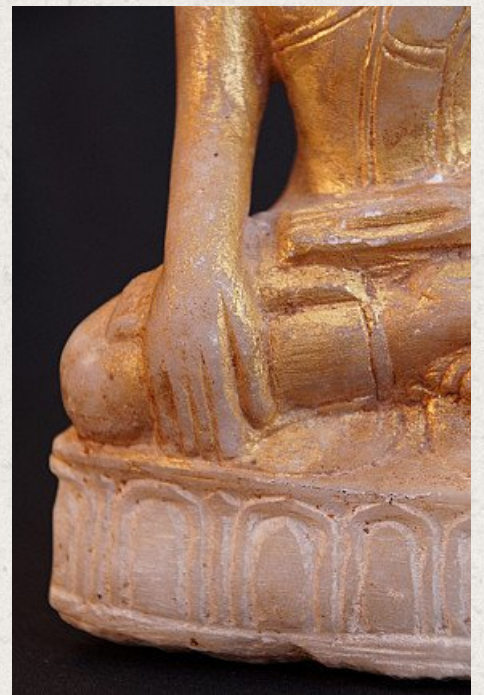

See on
website