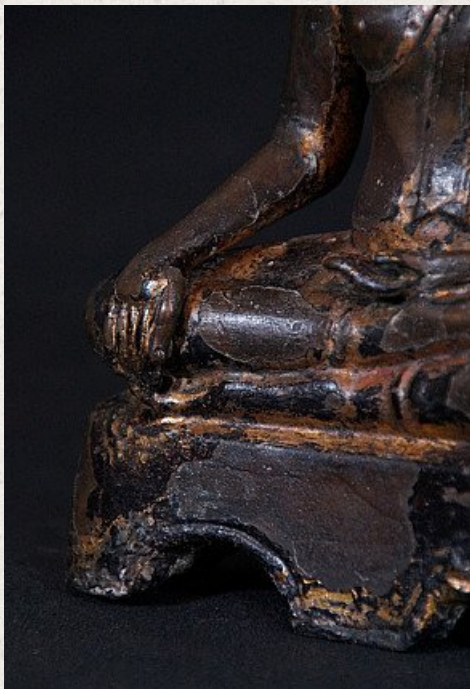

[See on website](#)