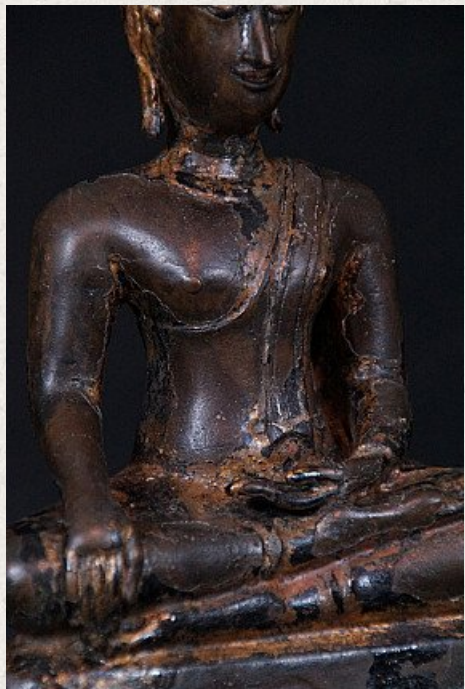

[See on website](#)