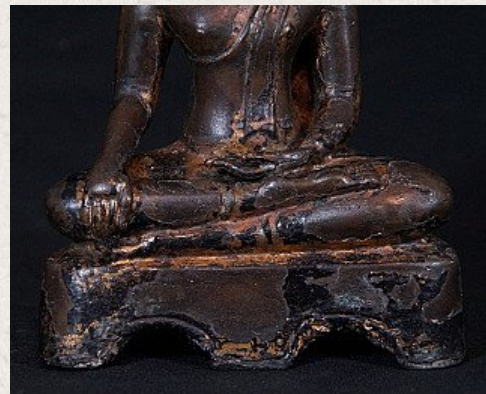

[See on website](#)