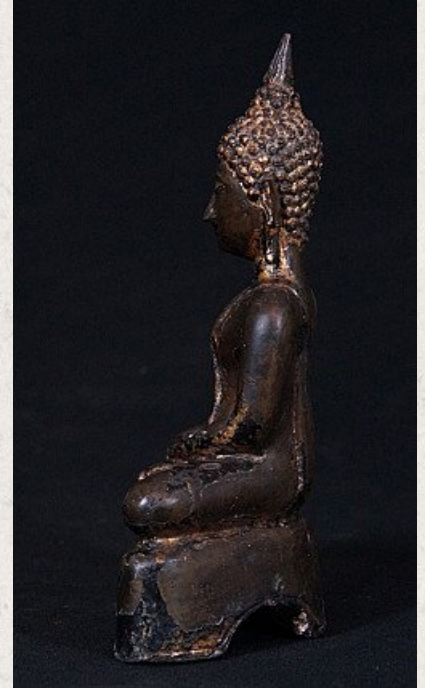

15th century Sukhothai Buddha

- Material : bronze
- 20 cm high
- 13 cm wide
- Traces of original 24 krt. gold and lacquer can be found
- Bhumisparsha mudra
- 15th century, Sukhothai period
- With one of the best faces ever seen on a Sukhothai Buddha
- Originating from Thailand
- Nr: 645-9

Asian art

Rielerweg 71-73

7416 ZB Deventer

The Netherlands

www.burmese-art.com

info@burmese-art.com

+31-6-22192241