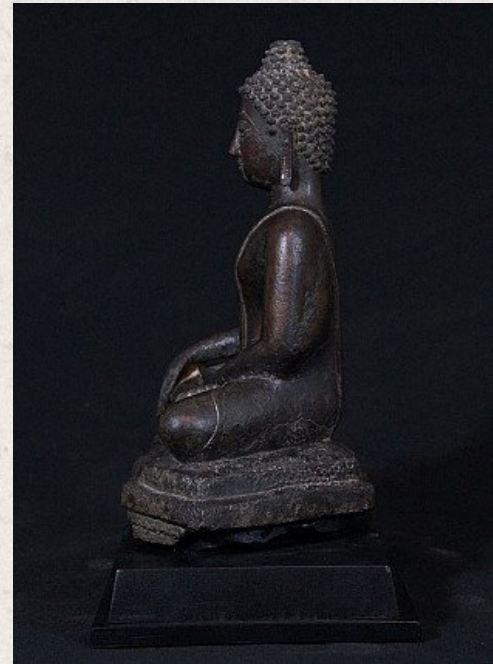

14-15th century Thai Buddha

- Material : bronze
- 29 cm high
- The Buddha itself is 26 cm high
- The base is 22.5 x 15 cm
- Bhumisparsha mudra
- 14-15th century
- North Thailand
- The base would have been removed during a time in Thai history when bronze was scarce, to be used to make other Buddha images.
- A very nice, classic Buddha !
- Originating from Thailand
- Nr: 645-8
- Price : 4250 euro

Asian art

Rielerweg 71-73

7416 ZB Deventer

The Netherlands

www.burmese-art.com

info@burmese-art.com

+31-6-22192241