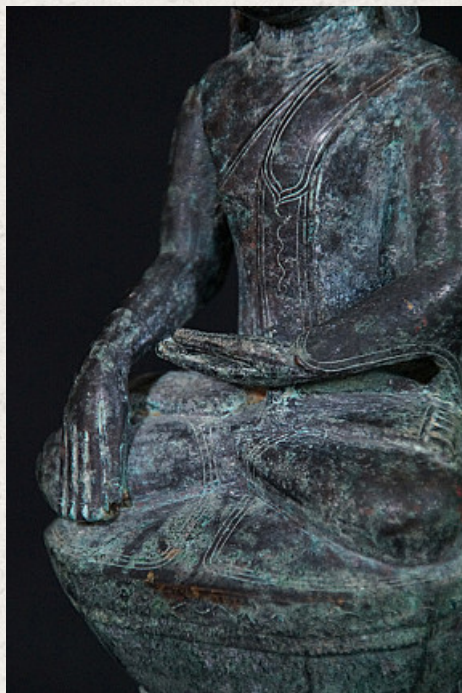

See on
website