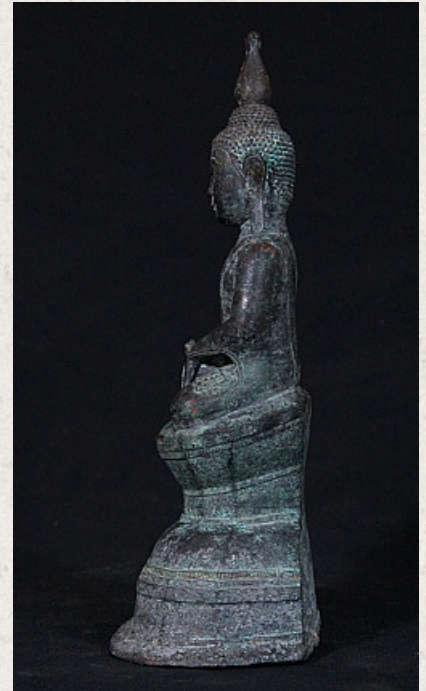

18th century Shan Buddha

- Material : bronze
- 28,5 cm high
- 13 cm wide
- Traces of 24 krt. gold on the face
- Shan (Tai Yai) style
- Bhumisparsha mudra
- 18th century
- Burmese inscriptions on the base
- Originating from Burma
- Nr: 645-4

Asian art

Rielerweg 71-73

7416 ZB Deventer

The Netherlands

www.burmese-art.com

info@burmese-art.com

+31-6-22192241