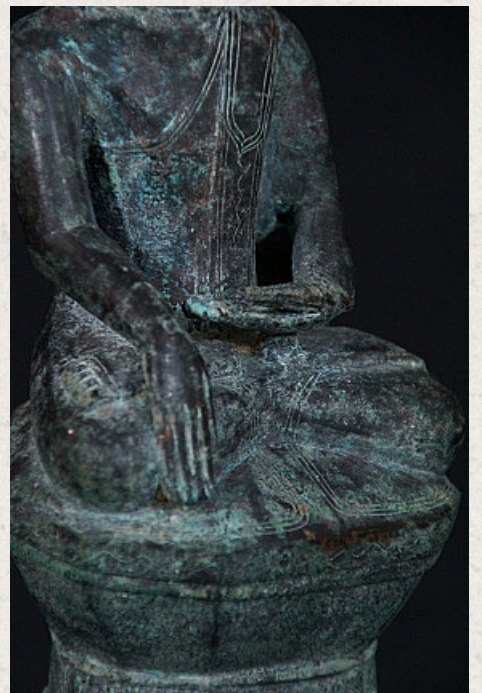

See on
website