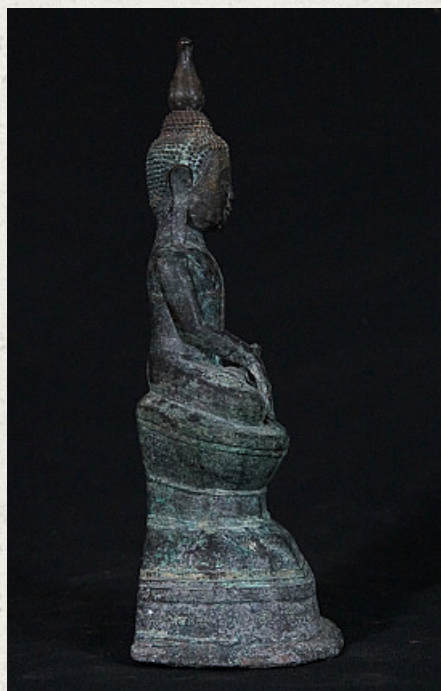

18th century Shan Buddha

- Material : bronze
- 28,5 cm high
- 13 cm wide
- Traces of 24 krt. gold on the face
- Shan (Tai Yai) style
- Bhumisparsha mudra
- 18th century
- Burmese inscriptions on the base
- Originating from Burma
- Nr: 645-4

Asian art

Rielerweg 71-73

7416 ZB Deventer

The Netherlands

www.burmese-art.com

info@burmese-art.com

+31-6-22192241