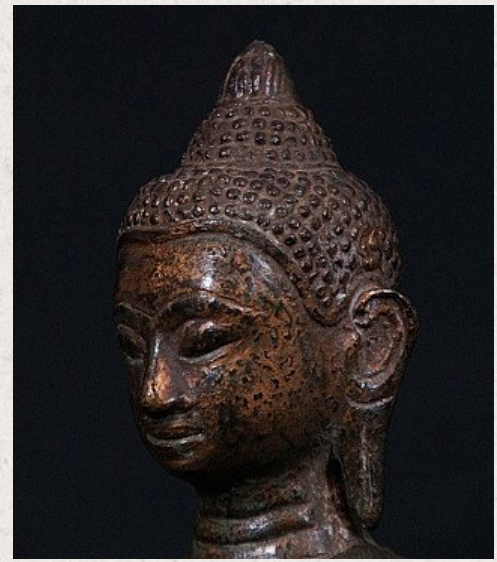

[See on website](#)