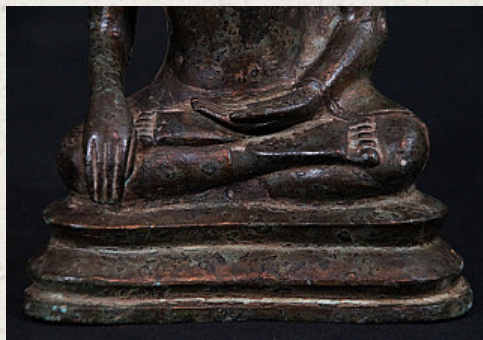

[See on website](#)