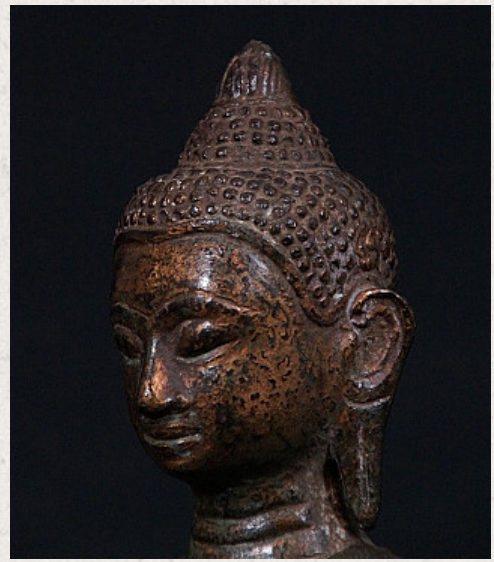

[See on website](#)