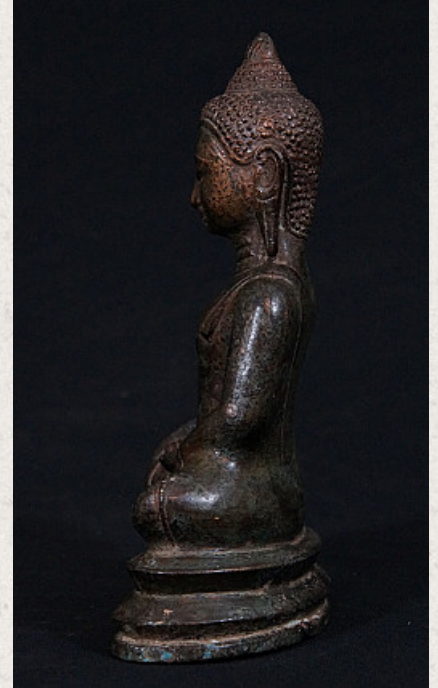

15th century Thai Utong-C Buddha

- Material : bronze
- 23 cm high
- 14,5 cm wide
- Traces of 24 krt. gold can be found
- Bhumisparsha mudra
- 15th century
- A very special Buddha !
- Originating from Thailand
- Nr: 645-3

Asian art

Rielerweg 71-73

7416 ZB Deventer

The Netherlands

www.burmese-art.com

info@burmese-art.com

+31-6-22192241