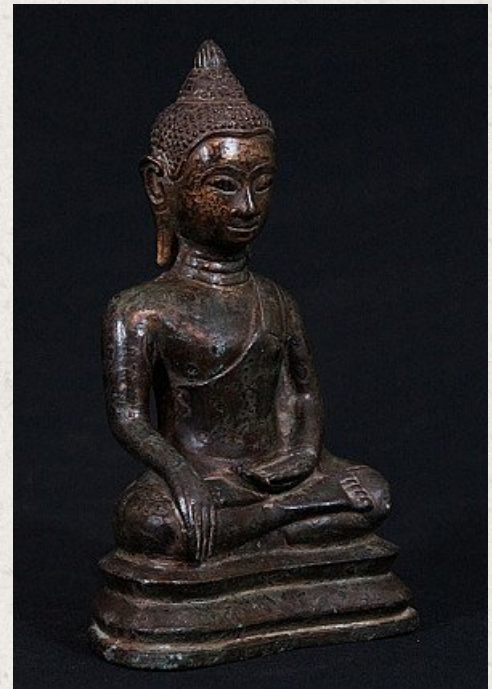

15th century Thai Utong-C Buddha

- Material : bronze
- 23 cm high
- 14,5 cm wide
- Traces of 24 krt. gold can be found
- Bhumisparsha mudra
- 15th century
- A very special Buddha !
- Originating from Thailand
- Nr: 645-3

Asian art

Rielerweg 71-73

7416 ZB Deventer

The Netherlands

www.burmese-art.com

info@burmese-art.com

+31-6-22192241