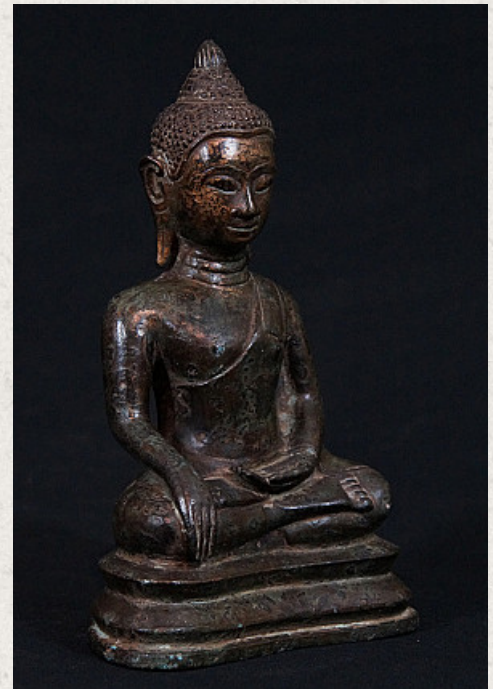

15th century Thai Utong-C Buddha

- Material : bronze
- 23 cm high
- 14,5 cm wide
- Traces of 24 krt. gold can be found
- Bhumisparsha mudra
- 15th century
- A very special Buddha !
- Originating from Thailand
- Nr: 645-3

Asian art

Rielerweg 71-73

7416 ZB Deventer

The Netherlands

www.burmese-art.com

info@burmese-art.com

+31-6-22192241