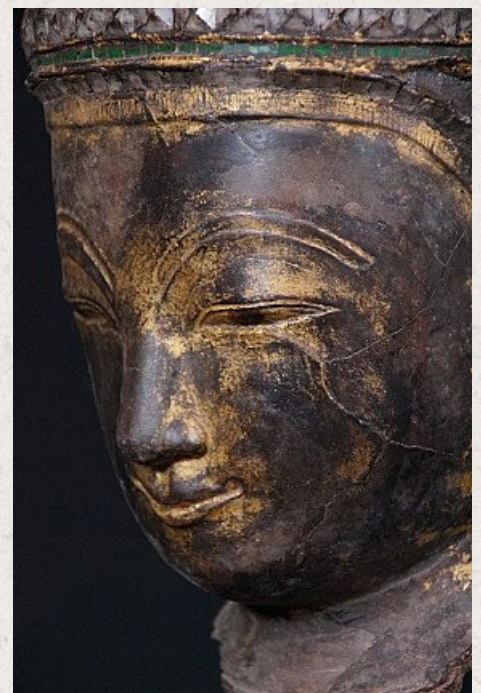

18th century Shan Buddha head

- Material : lacquerware
- 48,5 cm high
- Just the head is 30 cm high
- The base is 15,5 x 15,5 cm
- Shan (Tai Yai) style
- 18th century
- With traces of 24 krt. gold
- A very nice piece !
- Originating from Burma
- Nr: 645-1

Asian art

Rielerweg 71-73

7416 ZB Deventer

The Netherlands

www.burmese-art.com

info@burmese-art.com

+31-6-22192241