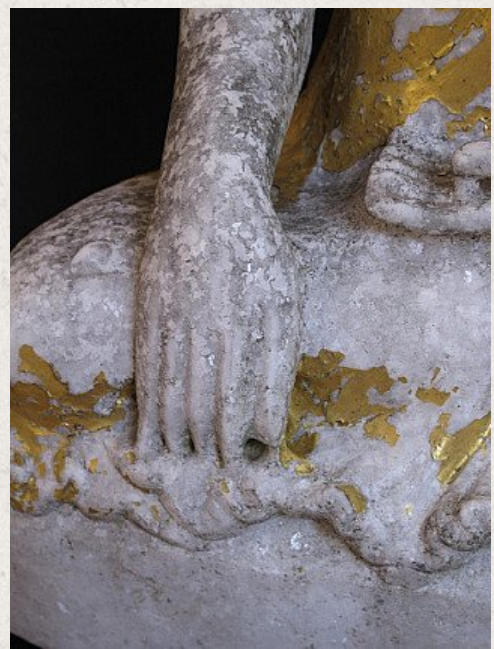

[See on website](#)