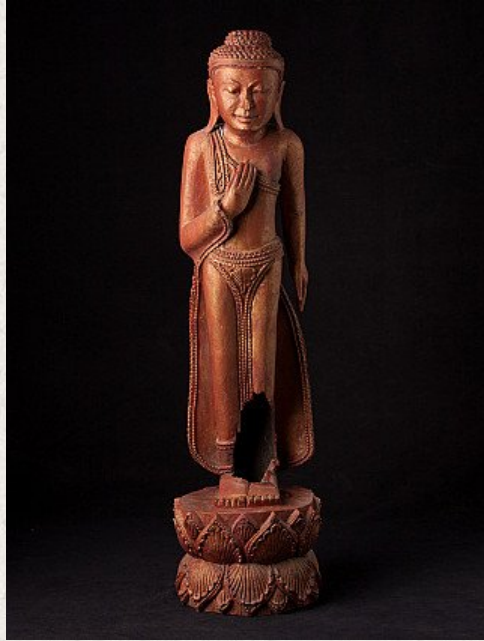

Old wooden Buddha statue

- Material : wood
- 58 cm high
- 15,5 cm wide and 15,5 cm deep
- Middle 20th century
- Originating from Burma
- Nr: 635-5

Asian art

Rielerweg 71-73

7416 ZB Deventer

The Netherlands

www.burmese-art.com

info@burmese-art.com

+31-6-22192241