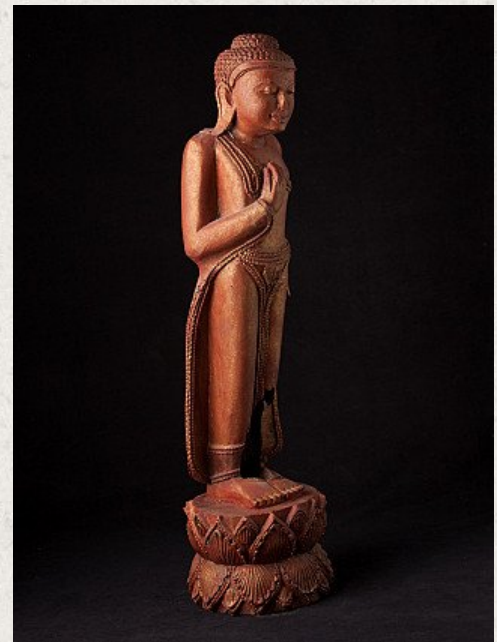

Old wooden Buddha statue

- Material : wood
- 58 cm high
- 15,5 cm wide and 15,5 cm deep
- Middle 20th century
- Originating from Burma
- Nr: 635-5

Asian art

Rielerweg 71-73

7416 ZB Deventer

The Netherlands

www.burmese-art.com

info@burmese-art.com

+31-6-22192241