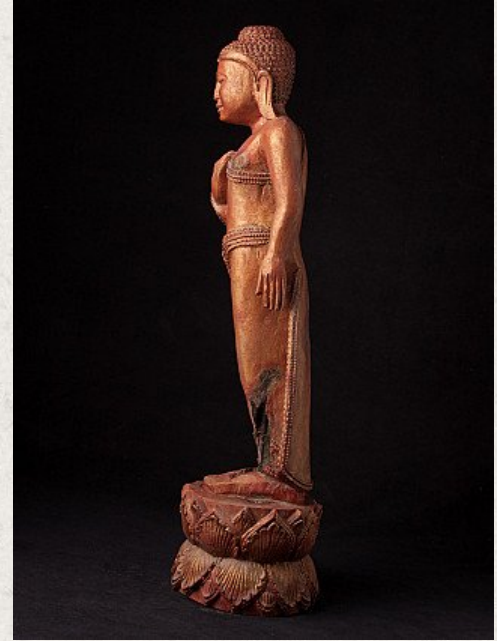

Old wooden Buddha statue

- Material : wood
- 58 cm high
- 15,5 cm wide and 15,5 cm deep
- Middle 20th century
- Originating from Burma
- Nr: 635-5

Asian art

Rielerweg 71-73

7416 ZB Deventer

The Netherlands

www.burmese-art.com

info@burmese-art.com

+31-6-22192241