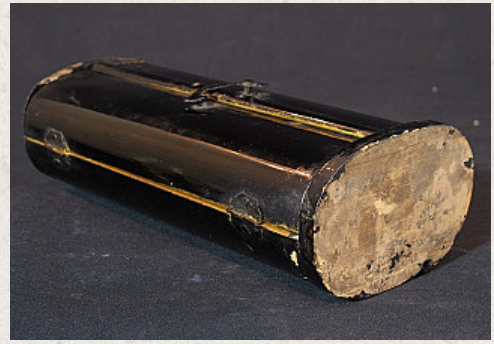

See on
website