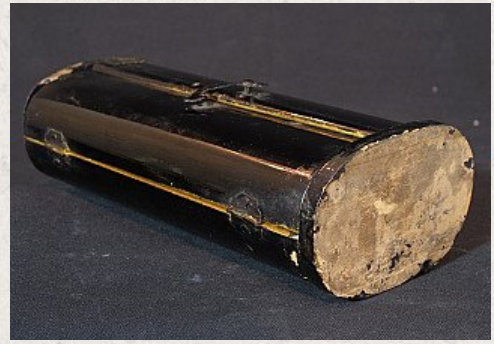

[See on website](#)