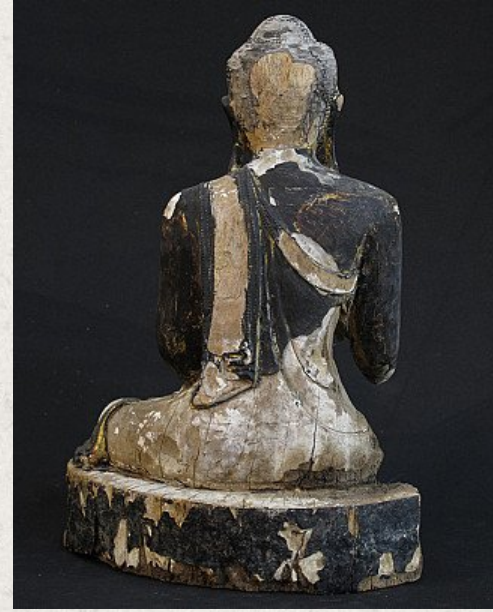

Antique sitting Buddha

- Material : wood
- 38,5 cm high
- Mandalay style
- Originating from Burma
- Nr: 606-1

Asian art

Rielerweg 71-73

7416 ZB Deventer

The Netherlands

www.burmese-art.com

info@burmese-art.com

+31-6-22192241