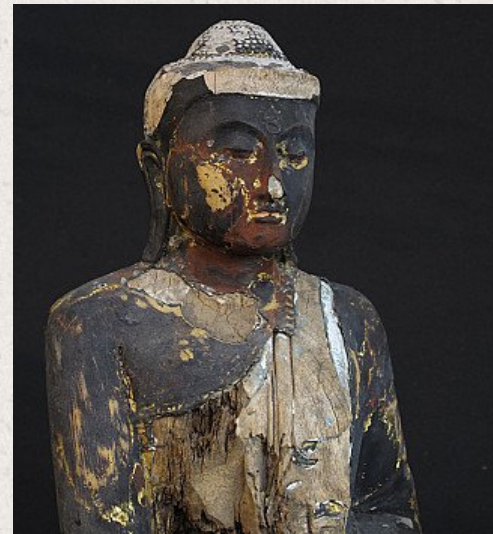

Antique sitting Buddha

- Material : wood
- 38,5 cm high
- Mandalay style
- Originating from Burma
- Nr: 606-1

Asian art

Rielerweg 71-73

7416 ZB Deventer

The Netherlands

www.burmese-art.com

info@burmese-art.com

+31-6-22192241