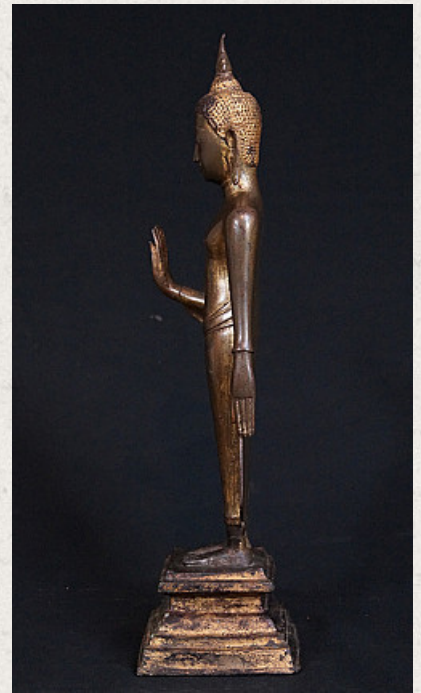

16th century Ayuthaya Buddha statue

- Material : bronze
- 48 cm high
- With inlayed eyes
- Gilded with 24 krt. gold
- Abhaya mudra
- 16th century - Ayuthaya period
- Very high quality & Excellent condition !
- An original casting crack across the chest
- Base was filled in after the sculpture was made, in order to give it more stability.
- Originating from Thailand
- Nr: 574

Asian art

Rielerweg 71-73

7416 ZB Deventer

The Netherlands

www.burmese-art.com

info@burmese-art.com

+31-6-22192241