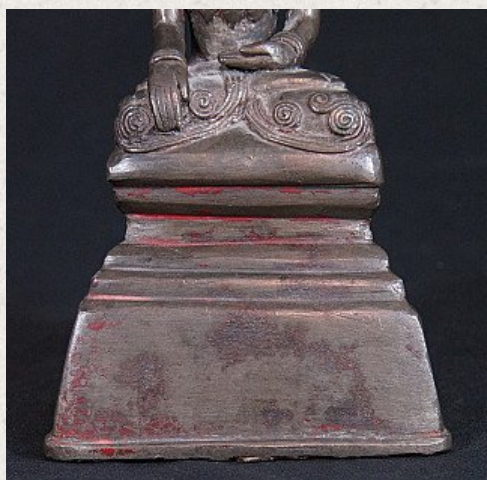

See on
website