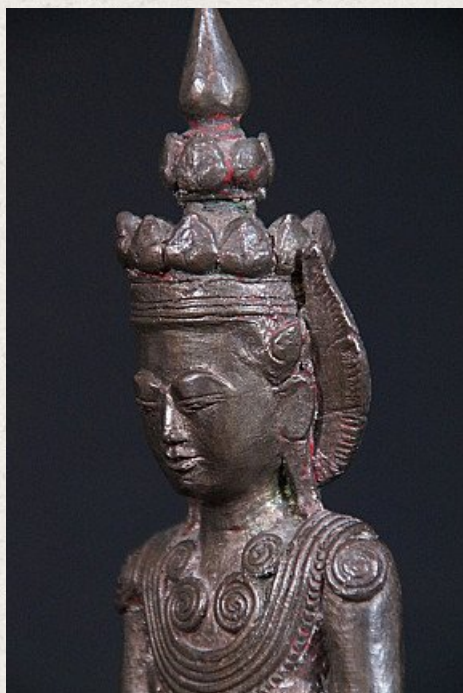

See on
website