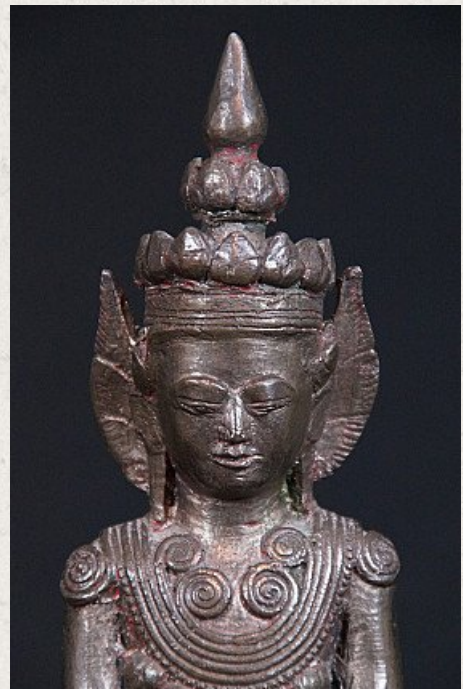

See on
website