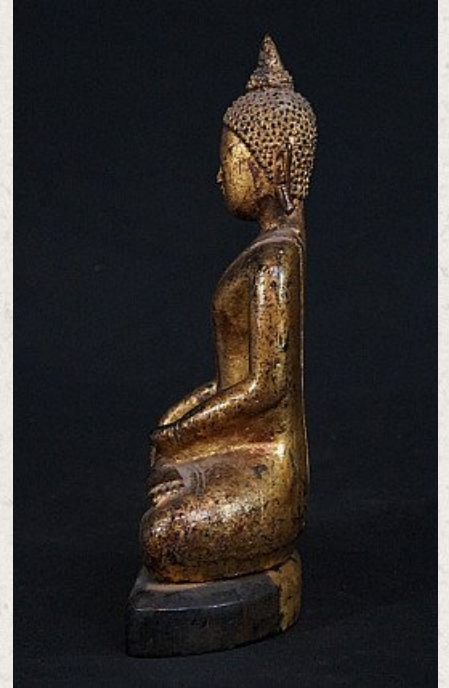

Antique Lanna Buddha statue

- Material : wood
- 28,5 cm high
- 18,5 cm wide
- Gilded with 24 krt. gold
- Bhumisparsha mudra
- 18th century
- The base was made in the 20th century
- Originating from Thailand
- Nr: 572-2

Asian art

Rielerweg 71-73

7416 ZB Deventer

The Netherlands

www.burmese-art.com

info@burmese-art.com

+31-6-22192241