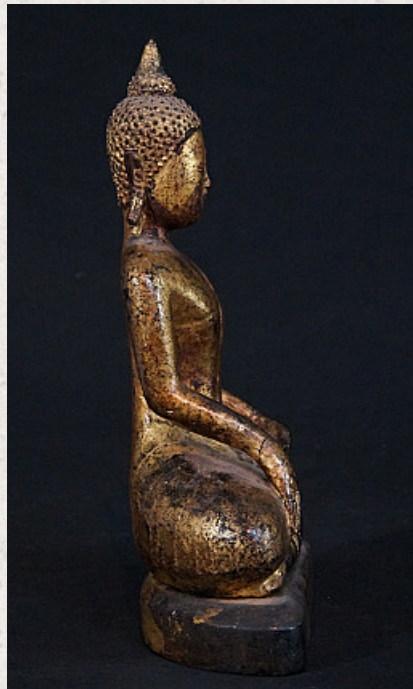

Antique Lanna Buddha statue

- Material : wood
- 28,5 cm high
- 18,5 cm wide
- Gilded with 24 krt. gold
- Bhumisparsha mudra
- 18th century
- The base was made in the 20th century
- Originating from Thailand
- Nr: 572-2

Asian art

Rielerweg 71-73

7416 ZB Deventer

The Netherlands

www.burmese-art.com

info@burmese-art.com

+31-6-22192241