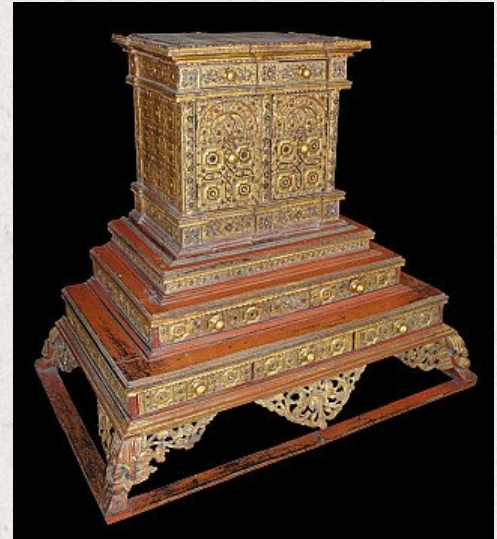

Large Burmese Temple Throne

- Material : wood
- 140 cm high
- 160 cm wide - 99 cm deep
- Gilded with 24 krt. gold
- Mandalay style
- 19th century
- 5 parts
- 7 drawers
- Still in perfect condition !
- Originating from Burma
- Nr: 571-4

Asian art

Rielerweg 71-73

7416 ZB Deventer

The Netherlands

www.burmese-art.com

info@burmese-art.com

+31-6-22192241