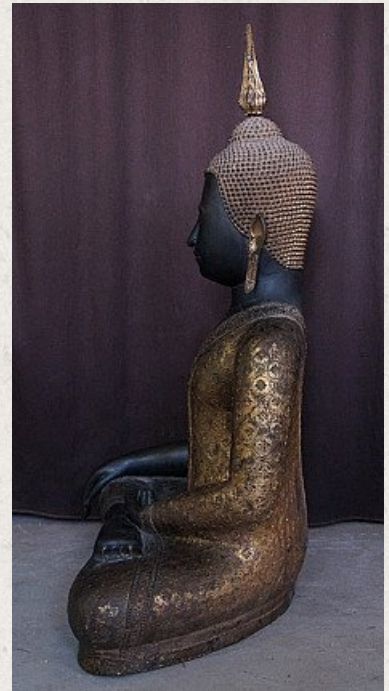

Antique Thai Buddha statue

- Material : bronze
- 93 cm high
- 67 cm wide - 42 cm deep
- Gilded with 24 krt. gold
- Bhumisparsha mudra
- 19th century
- Originating from Thailand
- Nr: 571-3

Asian art

Rielerweg 71-73

7416 ZB Deventer

The Netherlands

www.burmese-art.com

info@burmese-art.com

+31-6-22192241