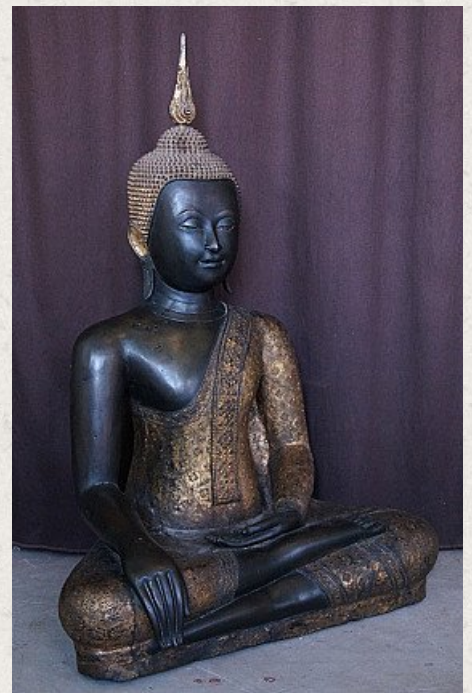

Antique Thai Buddha statue

- Material : bronze
- 93 cm high
- 67 cm wide - 42 cm deep
- Gilded with 24 krt. gold
- Bhumisparsha mudra
- 19th century
- Originating from Thailand
- Nr: 571-3

Asian art

Rielerweg 71-73

7416 ZB Deventer

The Netherlands

www.burmese-art.com

info@burmese-art.com

+31-6-22192241