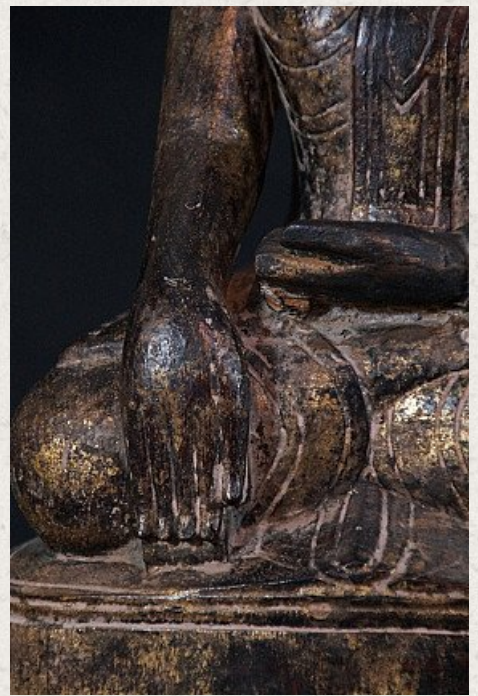

[See on website](#)