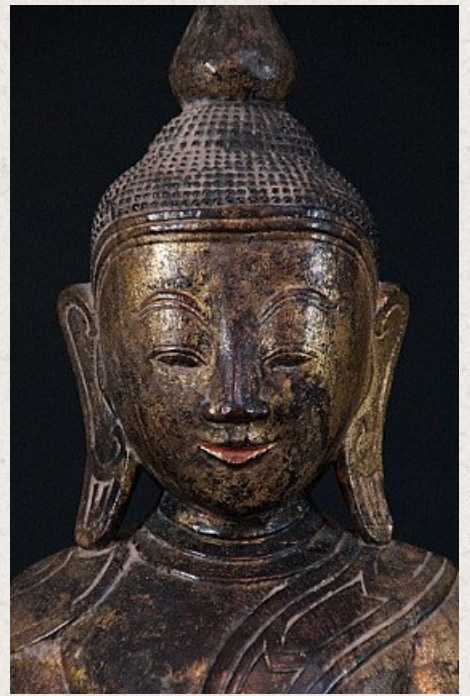

[See on website](#)