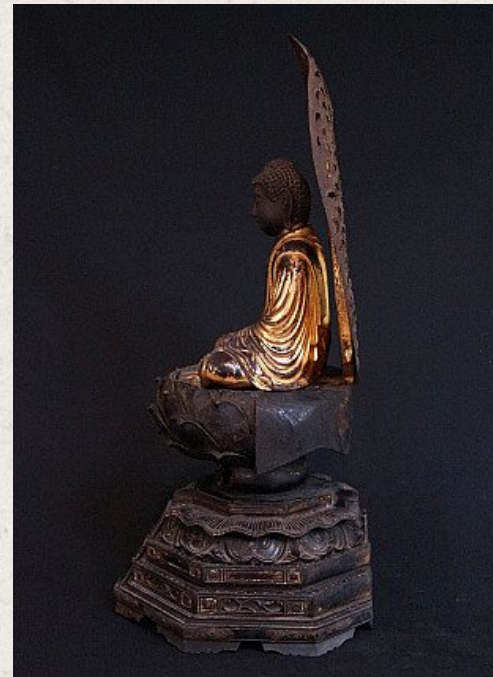

Large antique Amida Buddha

- Material : wood
- 54 cm high
- 27 cm wide / 24 cm deep
- Very fine carved Buddha on a massive eight sided lotus-throne in front of a metal mandorla
- Dhyana mudra
- 15 / 16th century - Muromachi period
- Gilt with 24 krt. gold leaf
- With inlaid eyes
- Originating from Japan
- Nr. 563

Asian art

Rielerweg 71-73

7416 ZB Deventer

The Netherlands

www.burmese-art.com

info@burmese-art.com

+31-6-22192241