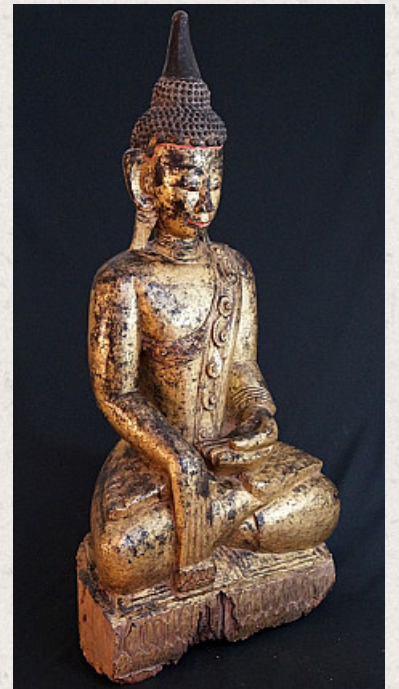

Large antique Ava Buddha

- Material : wood
- 105,5 cm high
- 53 cm wide
- Ava style
- Bhumisparsha mudra
- 17th century
- Gilt with 24 krt. gold leaf
- Originating from Burma
- Nr: 559-3

Asian art

Rielerweg 71-73

7416 ZB Deventer

The Netherlands

www.burmese-art.com

info@burmese-art.com

+31-6-22192241