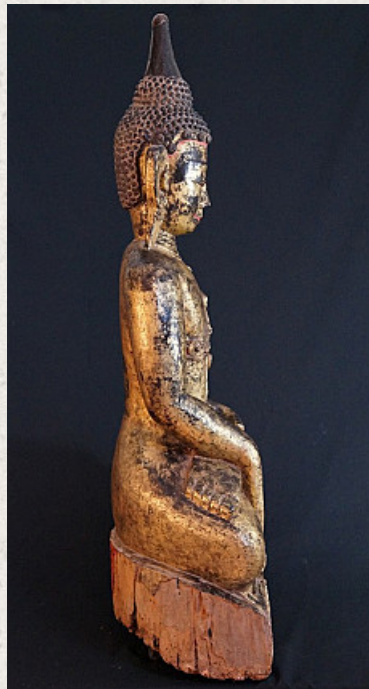

Large antique Ava Buddha

- Material : wood
- 105,5 cm high
- 53 cm wide
- Ava style
- Bhumisparsha mudra
- 17th century
- Gilt with 24 krt. gold leaf
- Originating from Burma
- Nr: 559-3

Asian art

Rielerweg 71-73

7416 ZB Deventer

The Netherlands

www.burmese-art.com

info@burmese-art.com

+31-6-22192241