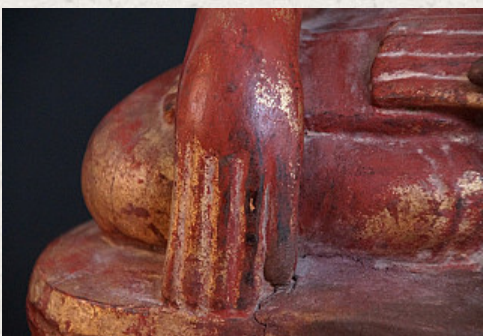

See on website