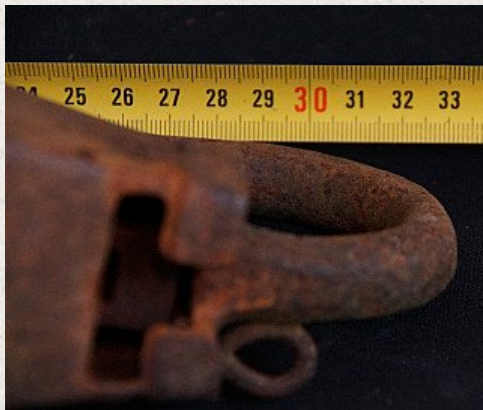

Antique Nepali Temple Lock

- Material: Iron
- cm high
- 33 cm long
- 19th century
- Including the original key
- Still working !
- Originating from Nepal
- Nr: 551

Asian art

Rielerweg 71-73

7416 ZB Deventer

The Netherlands

www.burmese-art.com

info@burmese-art.com

+31-6-22192241

[See on website](#)