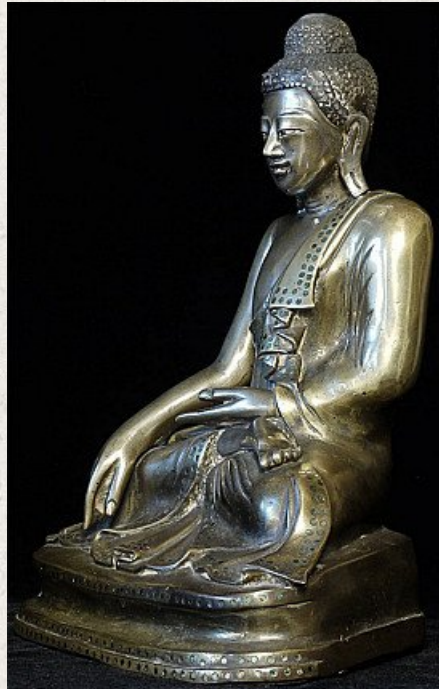

Exceptional antique Mandalay Buddha

- Material : bronze
- 30 cm high
- 19,5 cm wide
- Mandalay style
- Bhumisparsha mudra
- 19th century
- Bi-metal : The exposed skin parts (torso, hands, feet) are cast in a silver colored bronze. The rest in a the more typical bronze. The two types are cast separately and assembled together.
- Originating from Burma
- Nr: 547-4

Asian art

Rielerweg 71-73

7416 ZB Deventer

The Netherlands

www.burmese-art.com

info@burmese-art.com

+31-6-22192241