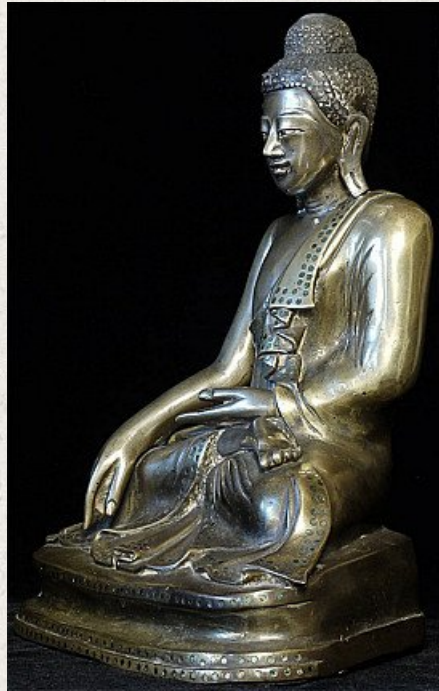

Exceptional antique Mandalay Buddha

- Material : bronze
- 30 cm high
- 19,5 cm wide
- Mandalay style
- Bhumisparsha mudra
- 19th century
- Bi-metal : The exposed skin parts (torso, hands, feet) are cast in a silver colored bronze. The rest in a the more typical bronze. The two types are cast separately and assembled together.
- Originating from Burma
- Nr: 547-4

Asian art

Rielerweg 71-73

7416 ZB Deventer

The Netherlands

www.burmese-art.com

info@burmese-art.com

+31-6-22192241