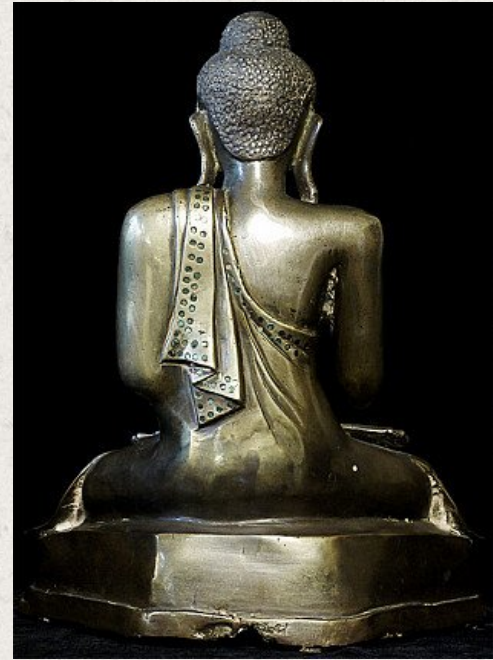

Exceptional antique Mandalay Buddha

- Material : bronze
- 30 cm high
- 19,5 cm wide
- Mandalay style
- Bhumisparsha mudra
- 19th century
- Bi-metal : The exposed skin parts (torso, hands, feet) are cast in a silver colored bronze. The rest in a the more typical bronze. The two types are cast separately and assembled together.
- Originating from Burma
- Nr: 547-4

Asian art

Rielerweg 71-73

7416 ZB Deventer

The Netherlands

www.burmese-art.com

info@burmese-art.com

+31-6-22192241