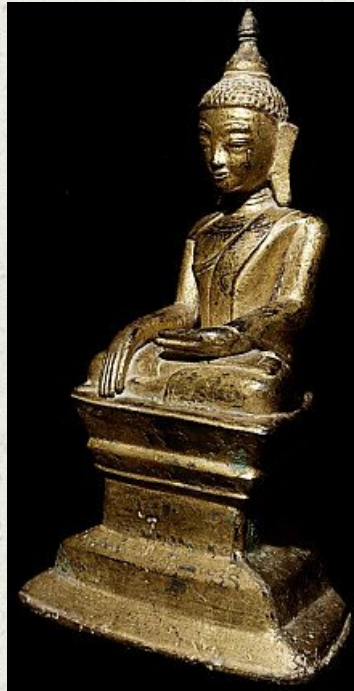

17-18th century bronze Shan Buddha

- Material : bronze
- 24,5 cm high
- 14,5 cm wide
- Shan (Tai Yai) style
- Bhumisparsha mudra
- 17-18th century
- Gilt with 24 krt. gold leaf
- With Burmese inscription
- Originating from Burma
- Nr: 547-1

Asian art

Rielerweg 71-73

7416 ZB Deventer

The Netherlands

www.burmese-art.com

info@burmese-art.com

+31-6-22192241