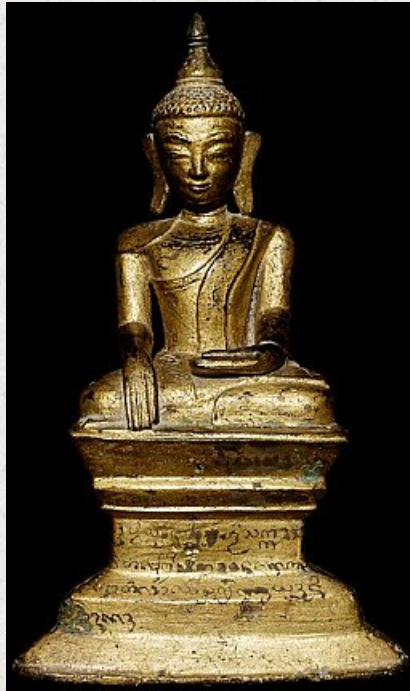

17-18th century bronze Shan Buddha

- Material : bronze
- 24,5 cm high
- 14,5 cm wide
- Shan (Tai Yai) style
- Bhumisparsha mudra
- 17-18th century
- Gilt with 24 krt. gold leaf
- With Burmese inscription
- Originating from Burma
- Nr: 547-1

Asian art

Rielerweg 71-73

7416 ZB Deventer

The Netherlands

www.burmese-art.com

info@burmese-art.com

+31-6-22192241