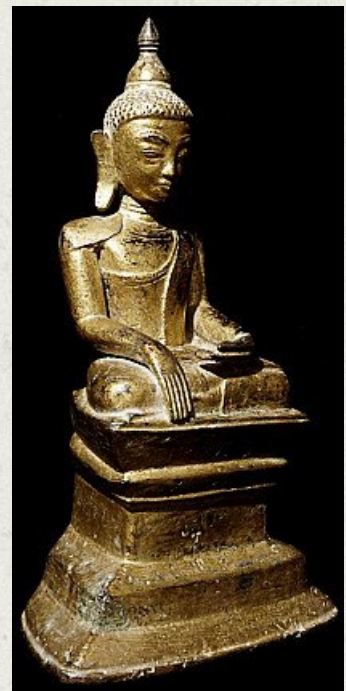

17-18th century bronze Shan Buddha

- Material : bronze
- 24,5 cm high
- 14,5 cm wide
- Shan (Tai Yai) style
- Bhumisparsha mudra
- 17-18th century
- Gilt with 24 krt. gold leaf
- With Burmese inscription
- Originating from Burma
- Nr: 547-1

Asian art

Rielerweg 71-73

7416 ZB Deventer

The Netherlands

www.burmese-art.com

info@burmese-art.com

+31-6-22192241