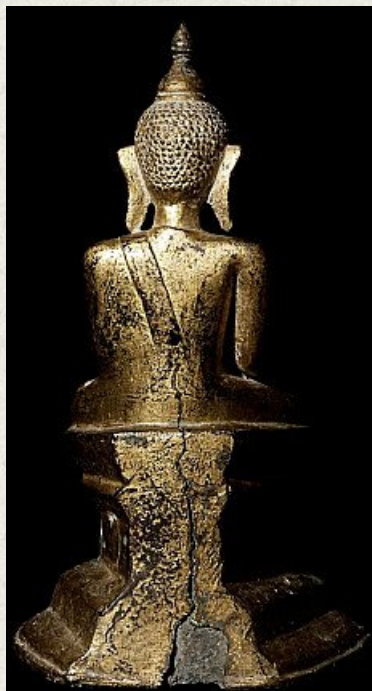

17-18th century bronze Shan Buddha

- Material : bronze
- 24,5 cm high
- 14,5 cm wide
- Shan (Tai Yai) style
- Bhumisparsha mudra
- 17-18th century
- Gilt with 24 krt. gold leaf
- With Burmese inscription
- Originating from Burma
- Nr: 547-1

Asian art

Rielerweg 71-73

7416 ZB Deventer

The Netherlands

www.burmese-art.com

info@burmese-art.com

+31-6-22192241