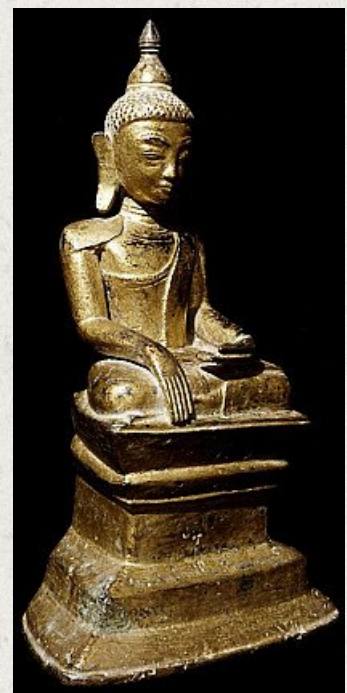

17-18th century bronze Shan Buddha

- Material : bronze
- 24,5 cm high
- 14,5 cm wide
- Shan (Tai Yai) style
- Bhumisparsha mudra
- 17-18th century
- Gilt with 24 krt. gold leaf
- With Burmese inscription
- Originating from Burma
- Nr: 547-1

Asian art

Rielerweg 71-73

7416 ZB Deventer

The Netherlands

www.burmese-art.com

info@burmese-art.com

+31-6-22192241