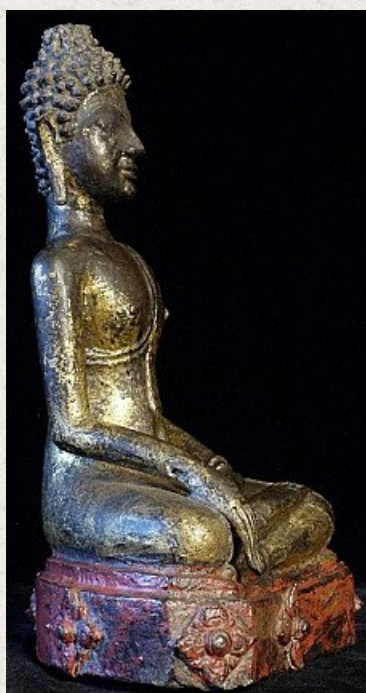

16th century Laos Buddha

- Material : bronze
- 32,5 cm high
- 22,5 cm wide
- 17,5 cm deep
- Bhumisparsha mudra
- 16th century
- Back of base has what appear to be old museum or collection numbers that indicate it entered the collection in 1943.
- Gilt with 24 krt. gold leaf
- Very unusual base with deep relief flowers, and remains of inscription.
- Originating from Laos
- Nr: 546-2

Asian art

Rielerweg 71-73

7416 ZB Deventer

The Netherlands

www.burmese-art.com

info@burmese-art.com

+31-6-22192241