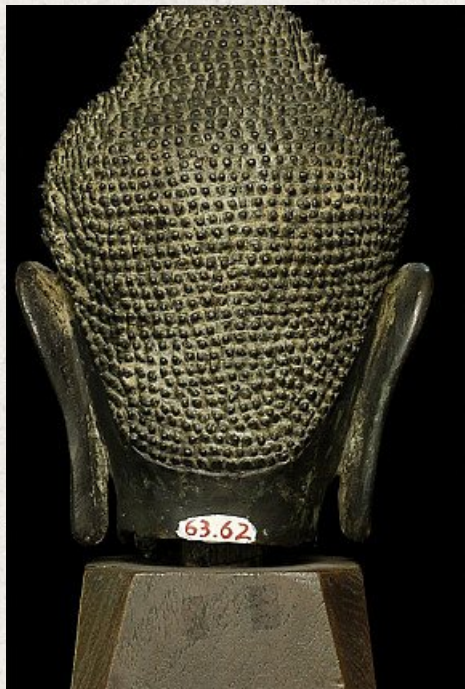

[See on website](#)