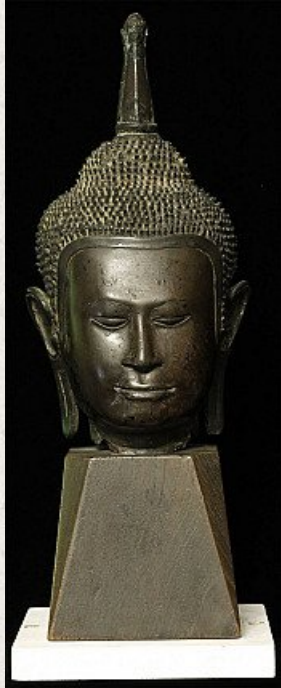

14th century Thai Utong-B Buddha head

- Material : bronze
- 36 cm high
- Just the Buddha head is 25,5 cm high
- 14th century, Utong-B period
- Note: the old museum numbers on the back of the neck - it appears to have been inventoried in a museum in 1963.
- From an old US collection
- Originating from Thailand
- Nr: 546-1

Asian art

Rielerweg 71-73

7416 ZB Deventer

The Netherlands

www.burmese-art.com

info@burmese-art.com

+31-6-22192241