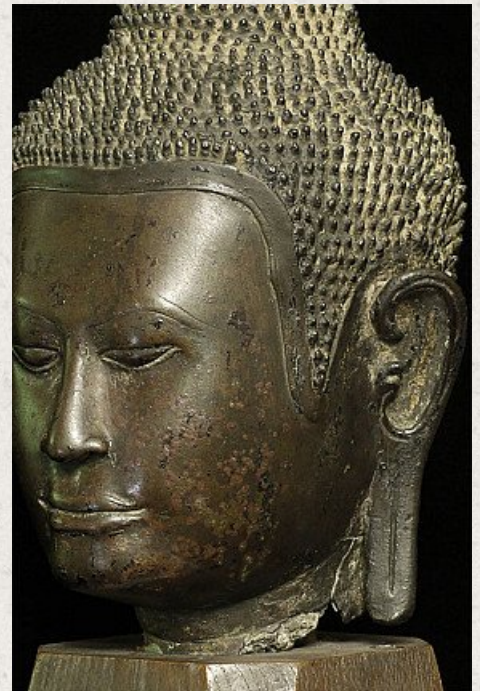

14th century Thai Utong-B Buddha head

- Material : bronze
- 36 cm high
- Just the Buddha head is 25,5 cm high
- 14th century, Utong-B period
- Note: the old museum numbers on the back of the neck - it appears to have been inventoried in a museum in 1963.
- From an old US collection
- Originating from Thailand
- Nr: 546-1

Asian art

Rielerweg 71-73

7416 ZB Deventer

The Netherlands

www.burmese-art.com

info@burmese-art.com

+31-6-22192241