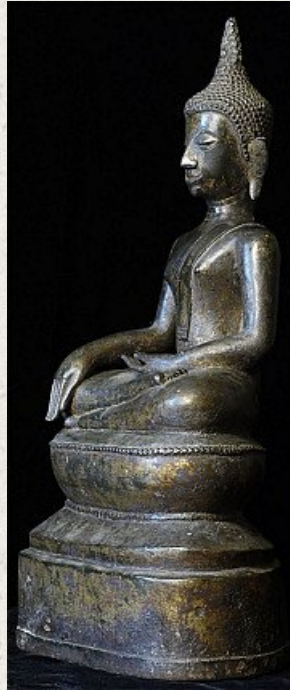

16th century North Thai Buddha

- Material : bronze
- 46 cm high
- Bhumisparsha mudra
- 16th century, Sukhothai Period
- Traces of 24 krt. gold can be found
- Originating from North Thailand
- Nr: 545-6

Asian art

Rielerweg 71-73

7416 ZB Deventer

The Netherlands

www.burmese-art.com

info@burmese-art.com

+31-6-22192241