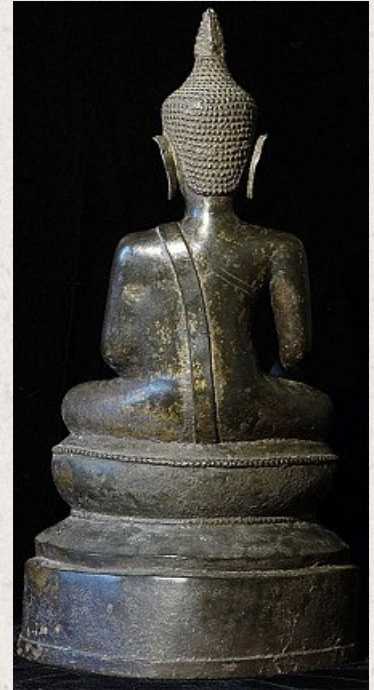

16th century North Thai Buddha

- Material : bronze
- 46 cm high
- Bhumisparsha mudra
- 16th century, Sukhothai Period
- Traces of 24 krt. gold can be found
- Originating from North Thailand
- Nr: 545-6

Asian art

Rielerweg 71-73

7416 ZB Deventer

The Netherlands

www.burmese-art.com

info@burmese-art.com

+31-6-22192241