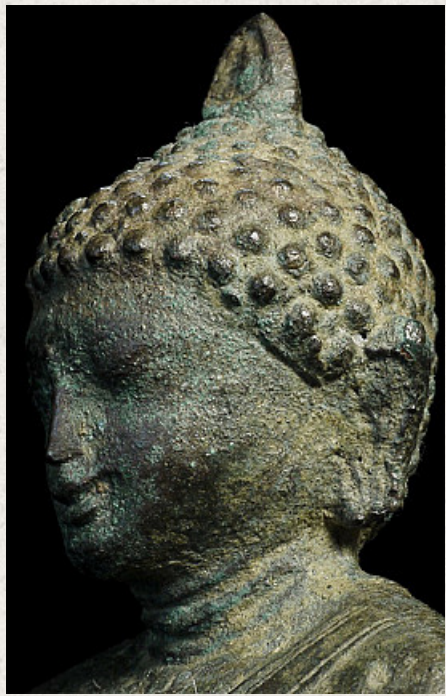

See on website