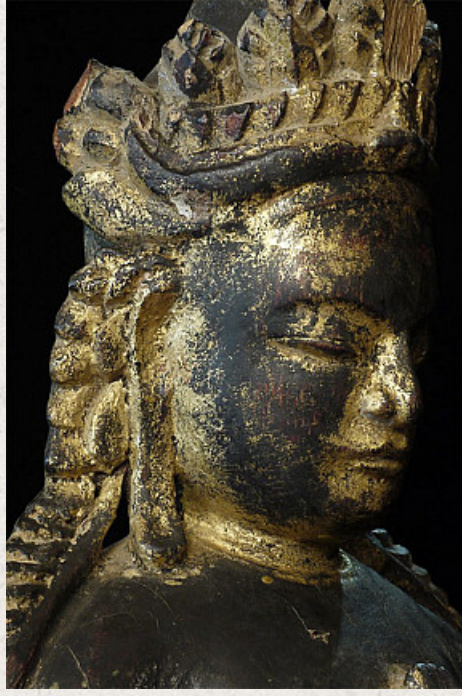

See on website