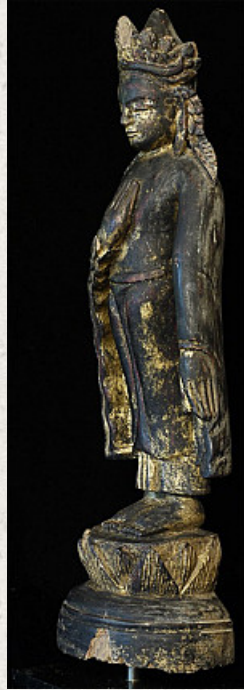

Antique Post Pagan Buddha

- Material : wood
- 60 cm high
- Just the Buddha is 55 cm high
- Bagan style
- 15th century - Late Pagan
- Gilt with 24 krt. gold leaf
- Originating from Burma
- Nr: 545-2

Asian art

Rielerweg 71-73

7416 ZB Deventer

The Netherlands

www.burmese-art.com

info@burmese-art.com

+31-6-22192241