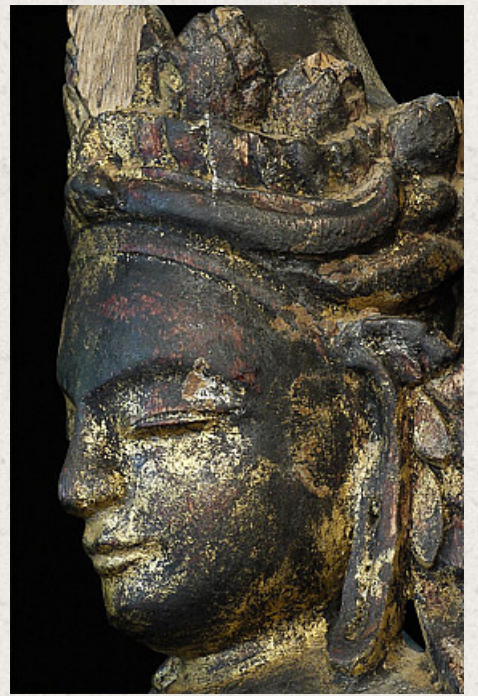

See on website