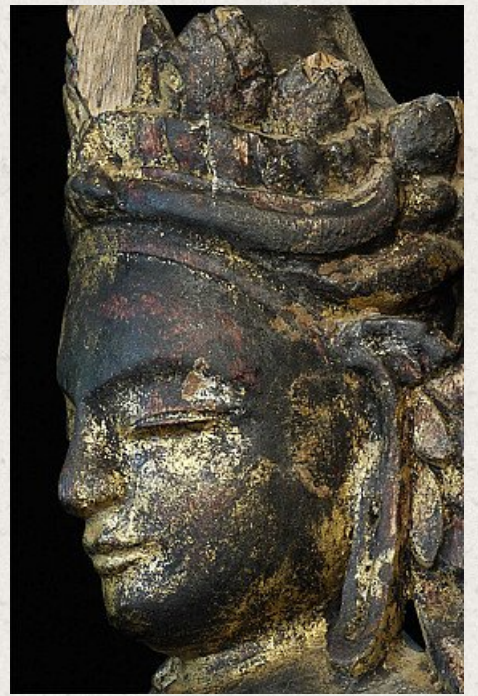

[See on website](#)