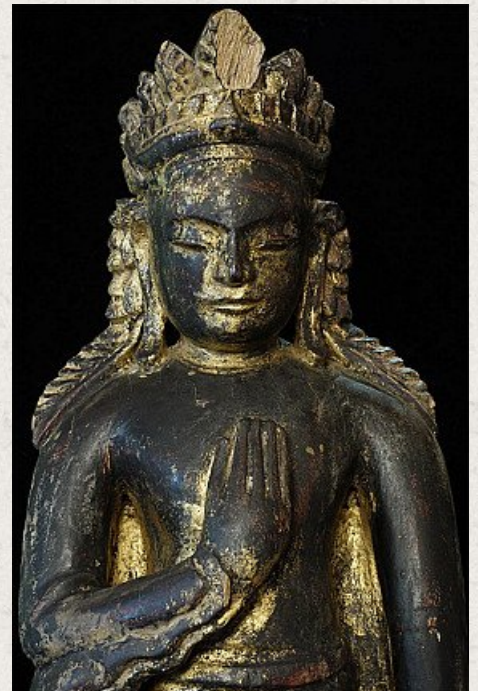

Antique Post Pagan Buddha

- Material : wood
- 60 cm high
- Just the Buddha is 55 cm high
- Bagan style
- 15th century - Late Pagan
- Gilt with 24 krt. gold leaf
- Originating from Burma
- Nr: 545-2

Asian art

Rielerweg 71-73

7416 ZB Deventer

The Netherlands

www.burmese-art.com

info@burmese-art.com

+31-6-22192241