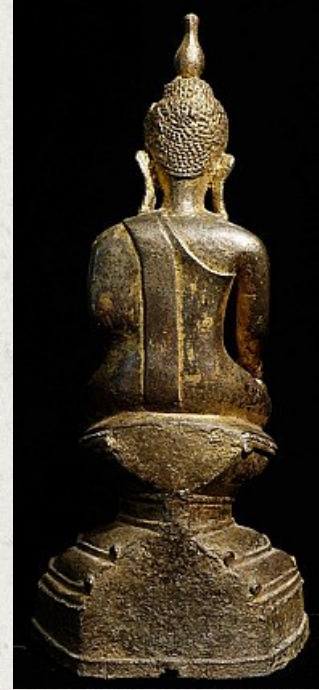

18th century Shan Buddha

- Material : bronze
- 28 cm high
- Shan (Tai Yai) style
- Bhumisparsha mudra
- 18th century
- Traces of 24 krt. gold can be found
- Originating from Burma
- Nr: 545-1

Asian art

Rielerweg 71-73

7416 ZB Deventer

The Netherlands

www.burmese-art.com

info@burmese-art.com

+31-6-22192241