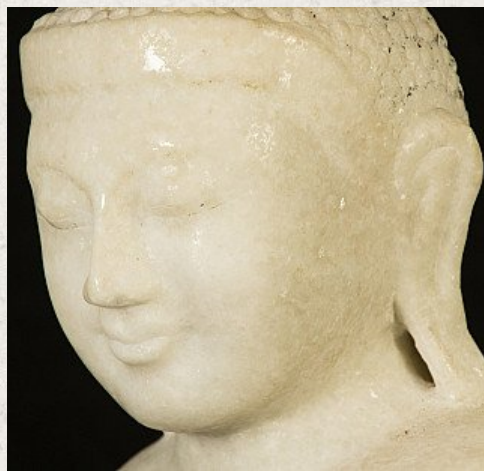

See on
website