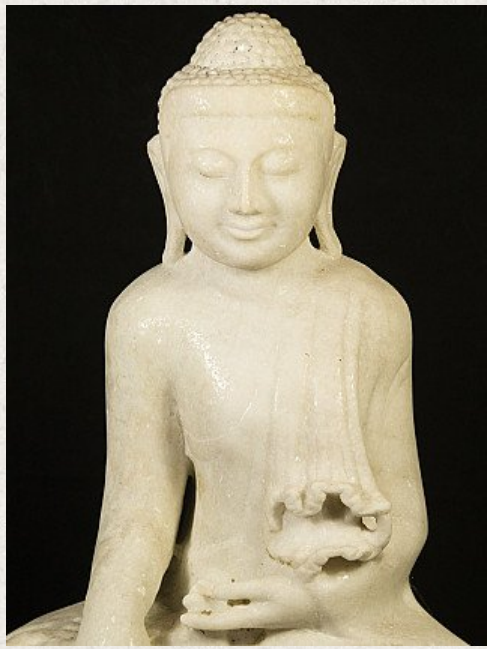

See on
website