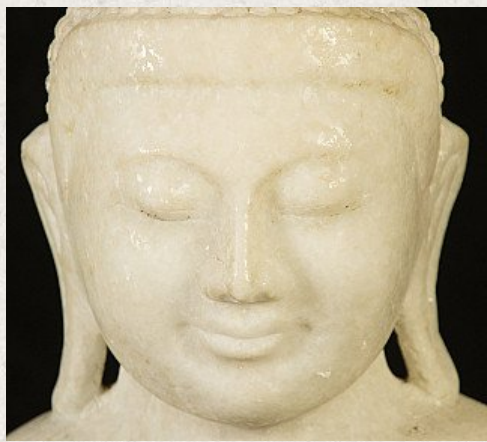

See on
website