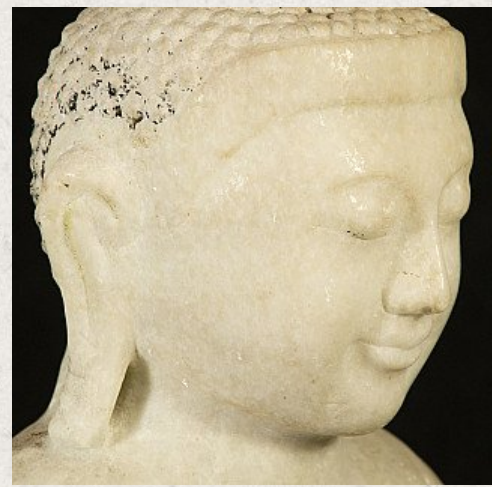

See on
website