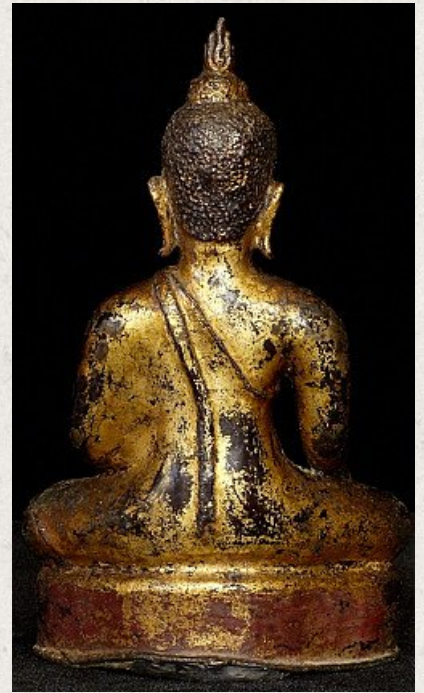

Antique Kaphaeng Phet Buddha

- Material : bronze
- 24,5 cm high
- Goldplated with 24 krt. gold
- Bhumisparsha mudra
- 15th century
- Kaphaeng Phet Buddha
- Originating from Thailand
- Nr. 524-3

Asian art

Rielerweg 71-73

7416 ZB Deventer

The Netherlands

www.burmese-art.com

info@burmese-art.com

+31-6-22192241