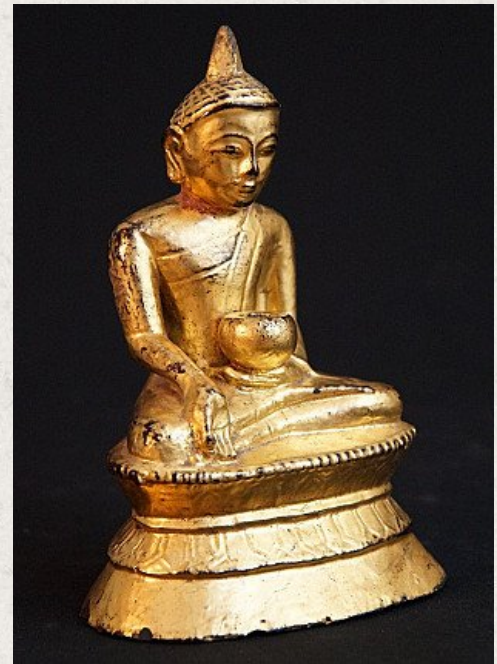

Antique Shan Buddha

- Material : lacquerware
- 20 cm high
- Is made from solid lacquerware
- Shan (Tai Yai) style
- Varada mudra
- 19th century
- Gilt with 24 krt. gold leaf
- Originating from Burma
- Nr: 515

Asian art

Rielerweg 71-73

7416 ZB Deventer

The Netherlands

www.burmese-art.com

info@burmese-art.com

+31-6-22192241