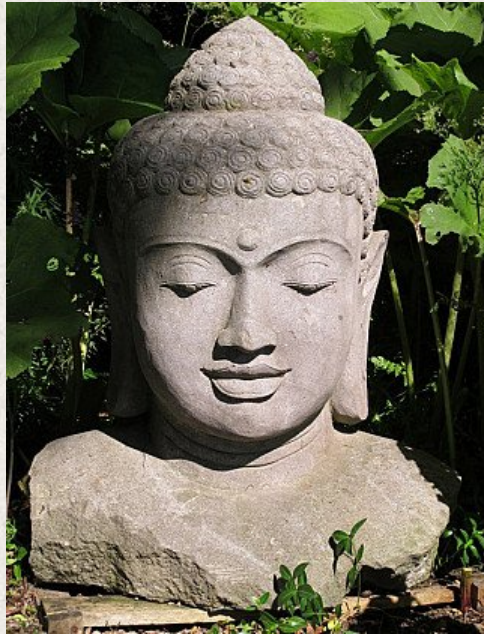

Large lavastone Buddha head

- Material: Lavastone
- 96 cm high
- 73 cm wide
- 43 cm deep
- Originating from Indonesia
- Nr: 505-5

Asian art

Rielerweg 71-73

7416 ZB Deventer

The Netherlands

www.burmese-art.com

info@burmese-art.com

+31-6-22192241