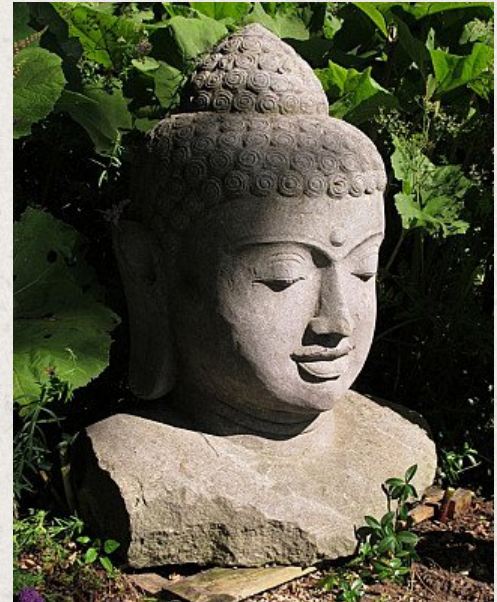

Large lavastone Buddha head

- Material: Lavastone
- 96 cm high
- 73 cm wide
- 43 cm deep
- Originating from Indonesia
- Nr: 505-5

Asian art

Rielerweg 71-73

7416 ZB Deventer

The Netherlands

www.burmese-art.com

info@burmese-art.com

+31-6-22192241