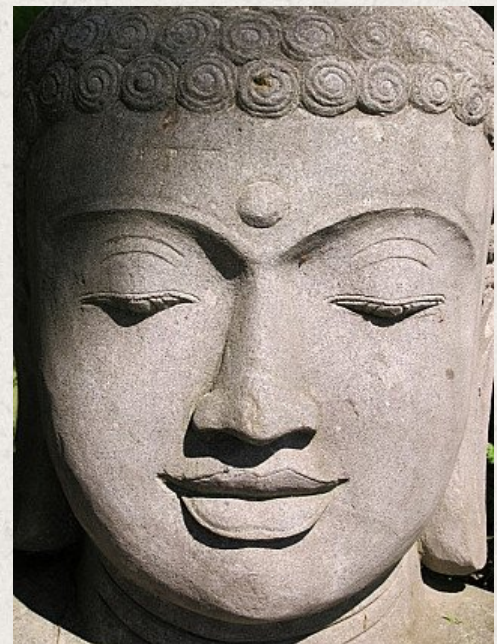

Large lavastone Buddha head

- Material: Lavastone
- 96 cm high
- 73 cm wide
- 43 cm deep
- Originating from Indonesia
- Nr: 505-5

Asian art

Rielerweg 71-73

7416 ZB Deventer

The Netherlands

www.burmese-art.com

info@burmese-art.com

+31-6-22192241