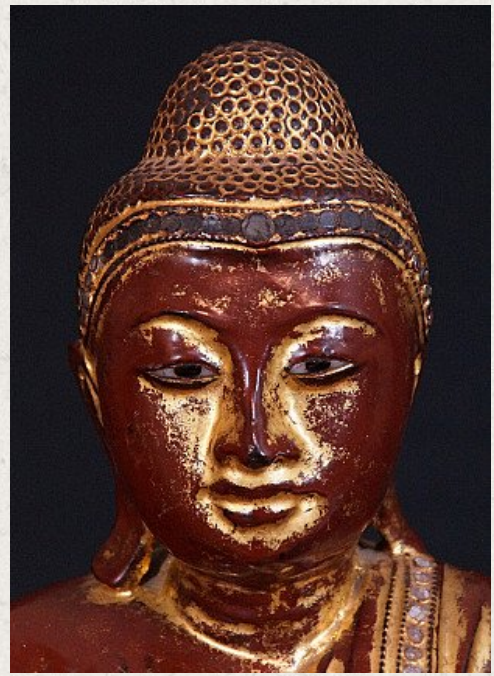

[See on website](#)