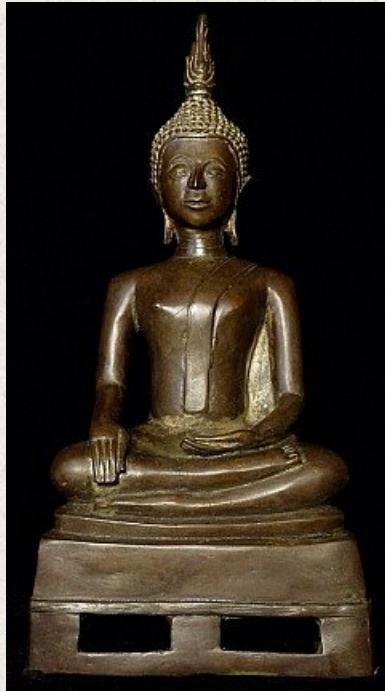

Antique Thai / Laos Buddha

- Material : bronze
- 46 cm high
- Bhumisparsha mudra
- 18-19th century
- Very nice patina !
- Traces of 24 krt. gold can be found
- The face is reminiscent of the area around the city of Nan in Eastern Thailand.
- Originating from Thailand / Laos
- Nr: 500

Asian art

Rielerweg 71-73

7416 ZB Deventer

The Netherlands

www.burmese-art.com

info@burmese-art.com

+31-6-22192241