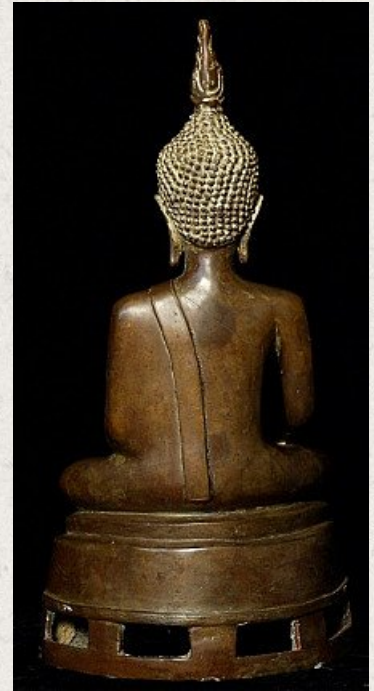

Antique Thai / Laos Buddha

- Material : bronze
- 46 cm high
- Bhumisparsha mudra
- 18-19th century
- Very nice patina !
- Traces of 24 krt. gold can be found
- The face is reminiscent of the area around the city of Nan in Eastern Thailand.
- Originating from Thailand / Laos
- Nr: 500

Asian art

Rielerweg 71-73

7416 ZB Deventer

The Netherlands

www.burmese-art.com

info@burmese-art.com

+31-6-22192241