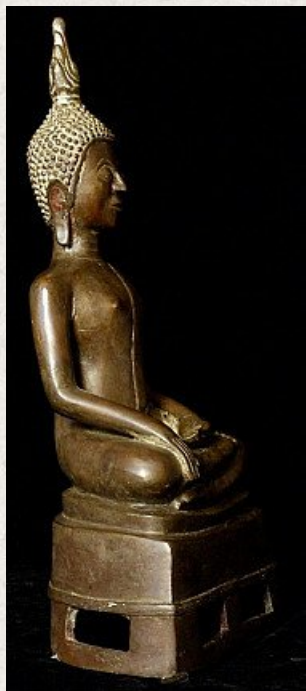

Antique Thai / Laos Buddha

- Material : bronze
- 46 cm high
- Bhumisparsha mudra
- 18-19th century
- Very nice patina !
- Traces of 24 krt. gold can be found
- The face is reminiscent of the area around the city of Nan in Eastern Thailand.
- Originating from Thailand / Laos
- Nr: 500

Asian art

Rielerweg 71-73

7416 ZB Deventer

The Netherlands

www.burmese-art.com

info@burmese-art.com

+31-6-22192241