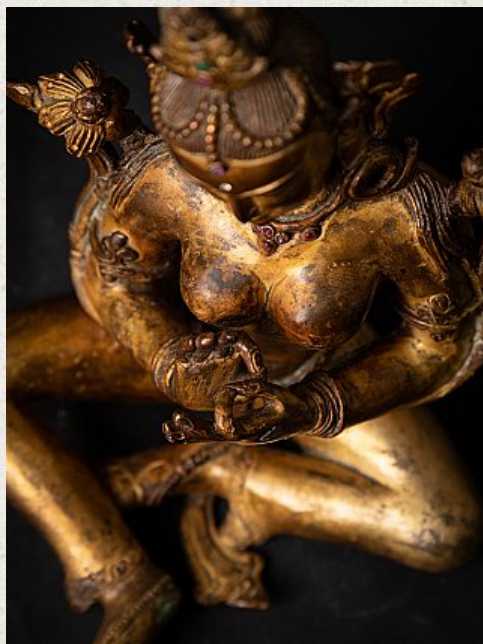

[See on website](#)