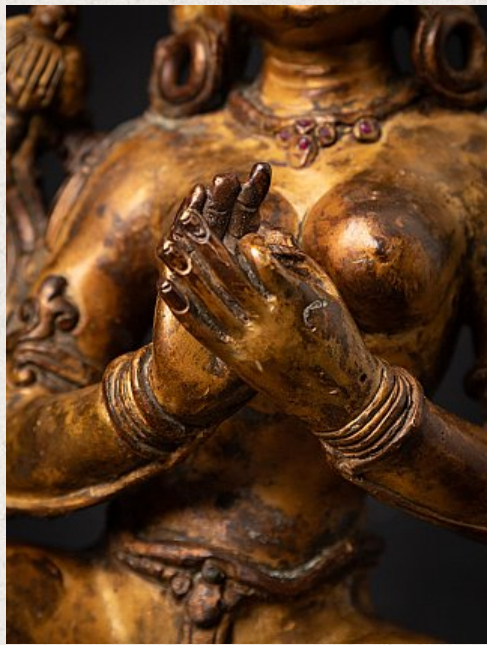

[See on website](#)