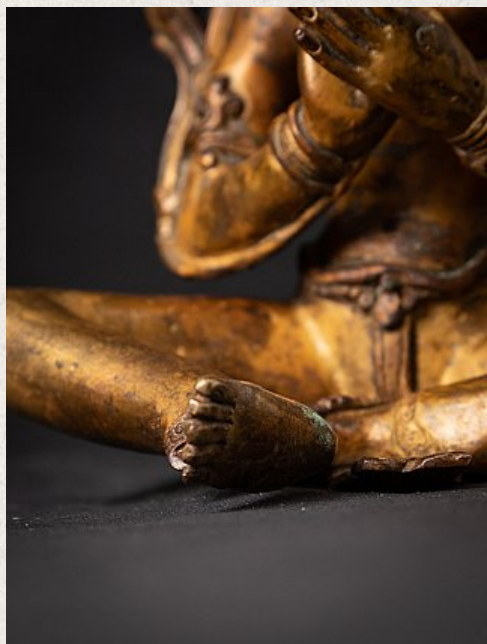

[See on website](#)