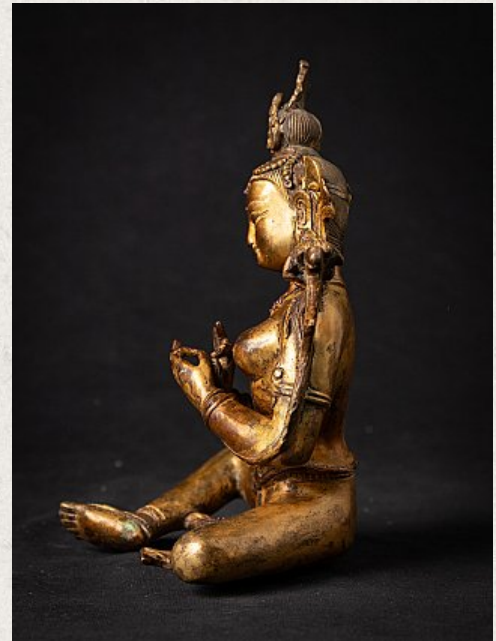

Old bronze Nepali Green Tara statue

- Material : bronze
- 20 cm high
- 14,4 cm wide and 12,2 cm deep
- Fire gilded with 24 krt. gold
- Dharmachakra mudra
- Middle 20th century
- Originating from Nepal
- Nr. 3642-37

Asian art

Rielerweg 71-73

7416 ZB Deventer

The Netherlands

www.burmese-art.com

info@burmese-art.com

+31-6-22192241