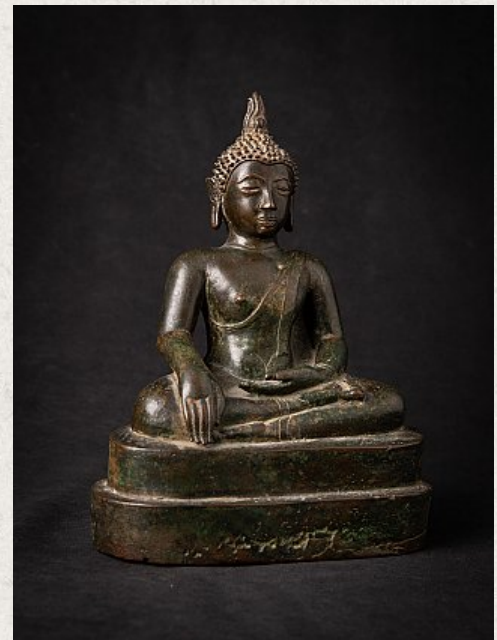

Special early bronze Thai Buddha statue

- Material : bronze
- 23 cm high
- 17,5 cm wide and 11 cm deep
- Bhumisparsha mudra
- 14-15th century
- With TL-test reference : QED2118/BB-0504
- In very good condition - very rare & special !
- Originating from Thailand
- Nr: 3631-11
- Price : 4,500 euro

Asian art

Rielerweg 71-73

7416 ZB Deventer

The Netherlands

www.burmese-art.com

info@burmese-art.com

+31-6-22192241