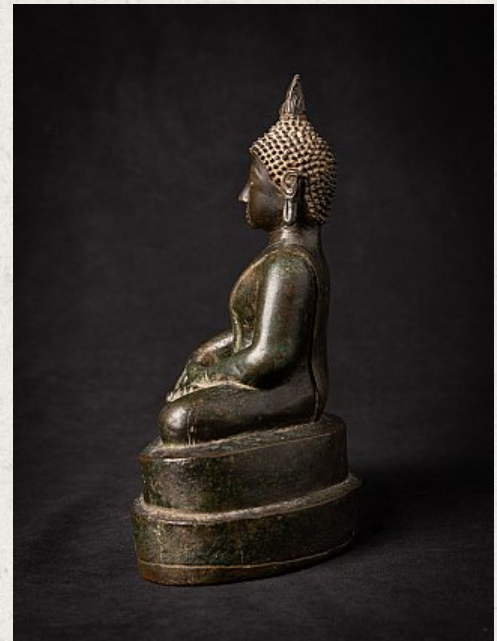

Special early bronze Thai Buddha statue

- Material : bronze
- 23 cm high
- 17,5 cm wide and 11 cm deep
- Bhumisparsha mudra
- 14-15th century
- With TL-test reference : QED2118/BB-0504
- In very good condition - very rare & special !
- Originating from Thailand
- Nr: 3631-11
- Price : 4,500 euro

Asian art

Rielerweg 71-73

7416 ZB Deventer

The Netherlands

www.burmese-art.com

info@burmese-art.com

+31-6-22192241