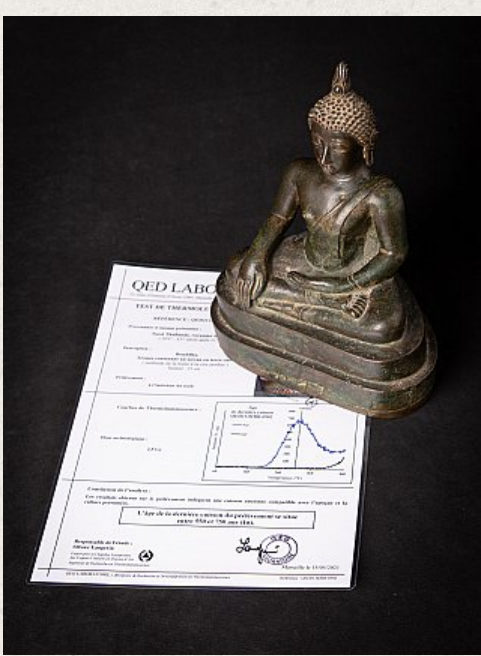

See on website