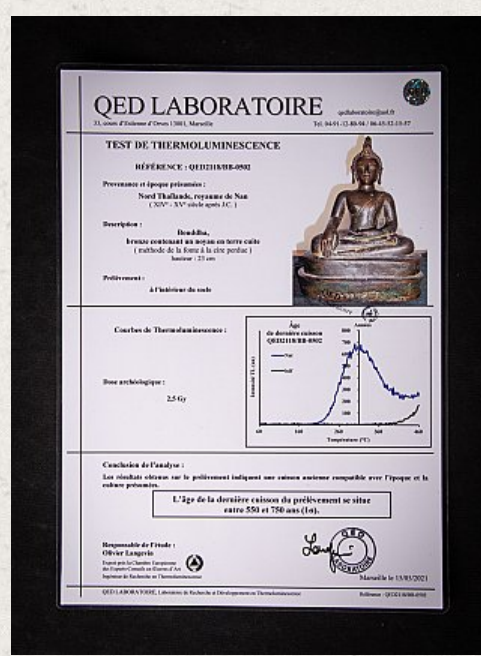

See on website