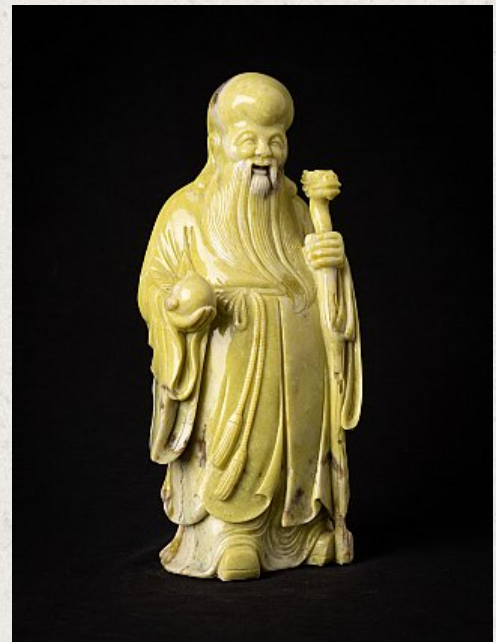

Old Chinese wooden Deity - Lao Zi - Lao Zi

- Material: Marble or Jade
- 29,9 cm high
- 13,5 cm wide and 10 cm deep
- Middle 20th century
- Originating from China
- Nr: 3627-7

Asian art

Rielerweg 71-73

7416 ZB Deventer

The Netherlands

www.burmese-art.com

info@burmese-art.com

+31-6-22192241