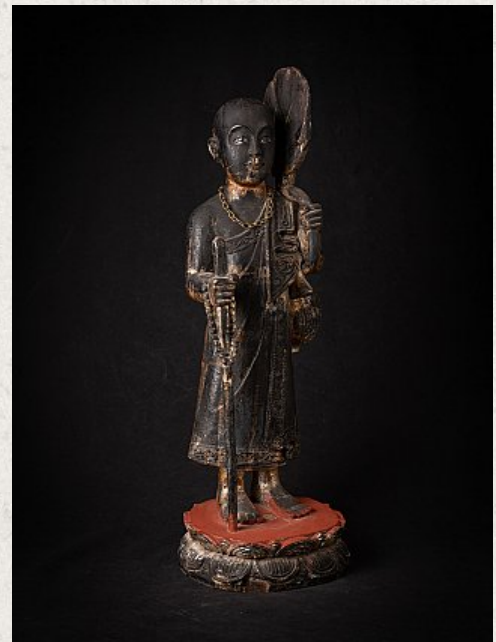

Antique wooden Burmese Monk statue

- Material : wood
- 66 cm high
- 22,5 cm wide and 21,5 cm deep
- Early 20th century
- Burmese name : Shin Shiwili, the protector of the traveler
- Originating from Burma
- Nr: 3627-11

Asian art

Rielerweg 71-73

7416 ZB Deventer

The Netherlands

www.burmese-art.com

info@burmese-art.com

+31-6-22192241