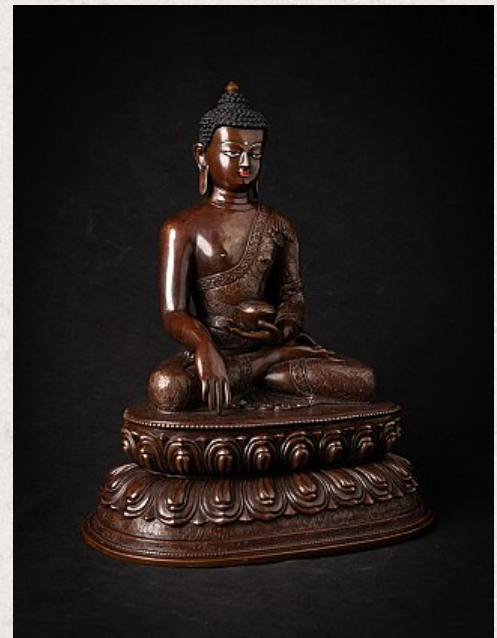

High quality bronze Nepali Buddha statue

- Material : bronze
- 30,5 cm high
- 24,6 cm wide and 18,5 cm deep
- Bhumisparsha mudra
- Newly made in very high quality !
- Weight: 3,91 kgs
- Originating from Nepal
- Nr: 3624-1
- Price : 950 euro

Asian art

Rielerweg 71-73

7416 ZB Deventer

The Netherlands

burmese-art.com

info@burmese-art.com

+31-6-22192241