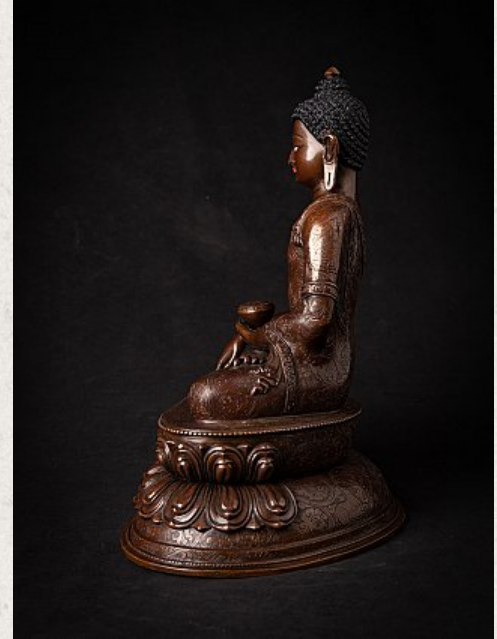

High quality bronze Nepali Buddha statue

- Material : bronze
- 30,5 cm high
- 24,6 cm wide and 18,5 cm deep
- Bhumisparsha mudra
- Newly made in very high quality !
- Weight: 3,91 kgs
- Originating from Nepal
- Nr: 3624-1
- Price : 950 euro

Asian art

Rielerweg 71-73

7416 ZB Deventer

The Netherlands

burmese-art.com

info@burmese-art.com

+31-6-22192241