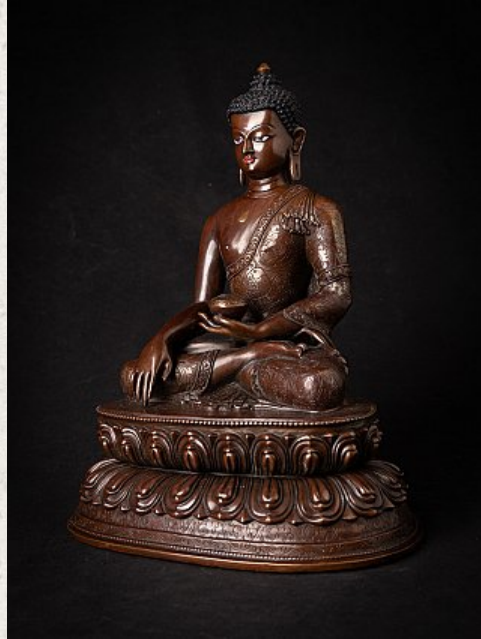

High quality bronze Nepali Buddha statue

- Material : bronze
- 30,5 cm high
- 24,6 cm wide and 18,5 cm deep
- Bhumisparsha mudra
- Newly made in very high quality !
- Weight: 3,91 kgs
- Originating from Nepal
- Nr: 3624-1
- Price : 950 euro

Asian art

Rielerweg 71-73

7416 ZB Deventer

The Netherlands

burmese-art.com

info@burmese-art.com

+31-6-22192241