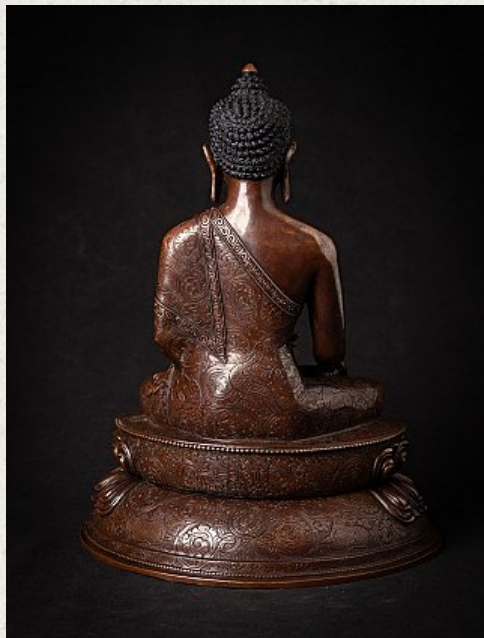

High quality bronze Nepali Buddha statue

- Material : bronze
- 30,5 cm high
- 24,6 cm wide and 18,5 cm deep
- Bhumisparsha mudra
- Newly made in very high quality !
- Weight: 3,91 kgs
- Originating from Nepal
- Nr: 3624-1
- Price : 950 euro

Asian art

Rielerweg 71-73

7416 ZB Deventer

The Netherlands

burmese-art.com

info@burmese-art.com

+31-6-22192241