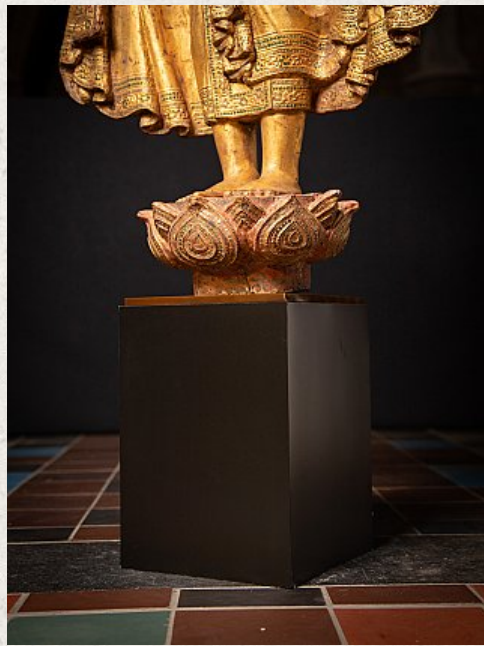

[See on website](#)