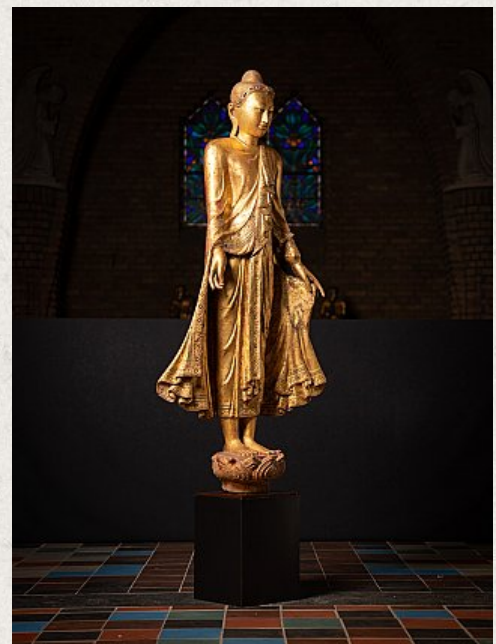

Special antique wooden Burmese Buddha statue

- Material : wood
- 157 cm high
- 57,5 cm wide and 22 cm deep (base = 22 x 22 cm)
- Verguld met 24 krt. bladgoud
- Mandalay style
- 19th century
- The height is measured including the 31,5 cm high wooden base
- Zeer mooie kwaliteit !
- Originating from Burma
- Nr: 3620-6
- Price : 6,750 euro

Asian art

Rielerweg 71-73

7416 ZB Deventer

The Netherlands

www.burmese-art.com

info@burmese-art.com

+31-6-22192241