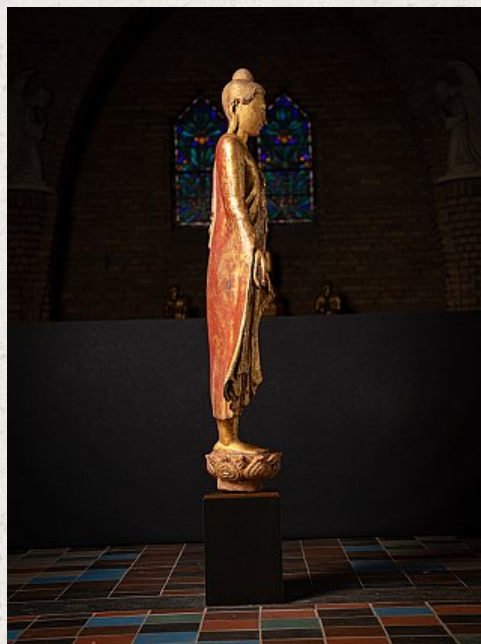

Special antique wooden Burmese Buddha statue

- Material : wood
- 157 cm high
- 57,5 cm wide and 22 cm deep (base = 22 x 22 cm)
- Verguld met 24 krt. bladgoud
- Mandalay style
- 19th century
- The height is measured including the 31,5 cm high wooden base
- Zeer mooie kwaliteit !
- Originating from Burma
- Nr: 3620-6
- Price : 6,750 euro

Asian art

Rielerweg 71-73

7416 ZB Deventer

The Netherlands

www.burmese-art.com

info@burmese-art.com

+31-6-22192241