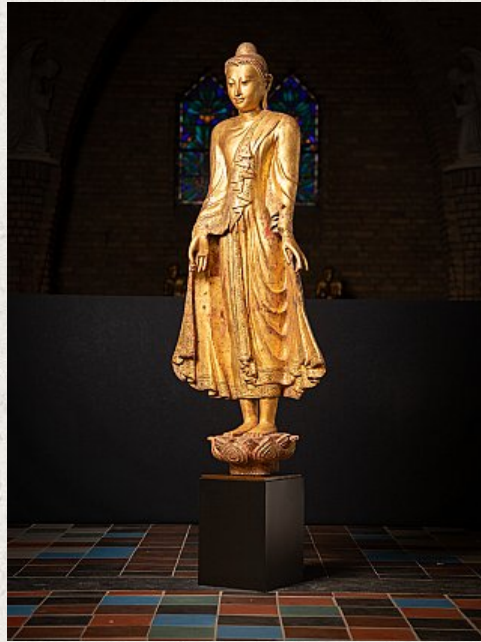

Special antique wooden Burmese Buddha statue

- Material : wood
- 157 cm high
- 57,5 cm wide and 22 cm deep (base = 22 x 22 cm)
- Verguld met 24 krt. bladgoud
- Mandalay style
- 19th century
- The height is measured including the 31,5 cm high wooden base
- Zeer mooie kwaliteit !
- Originating from Burma
- Nr: 3620-6
- Price : 6,750 euro

Asian art

Rielerweg 71-73

7416 ZB Deventer

The Netherlands

www.burmese-art.com

info@burmese-art.com

+31-6-22192241