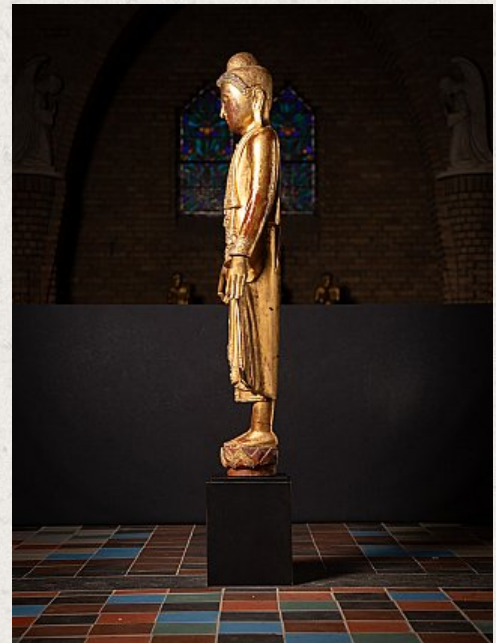

Special antique wooden Mandalay Buddha statue

- Material : wood
- 159 cm high
- 65 cm wide and 25 cm deep
- Gilded with 24 krt. gold
- Mandalay style
- 19th century
- With inlayed eyes
- The height is measured including the 31.5 cm high pedestal. Pedestal is 25 x 25 cm
- Originating from Burma
- Nr: 3620-5
- Price : 6,750 euro

Asian art

Rielerweg 71-73

7416 ZB Deventer

The Netherlands

www.burmese-art.com

info@burmese-art.com

+31-6-22192241