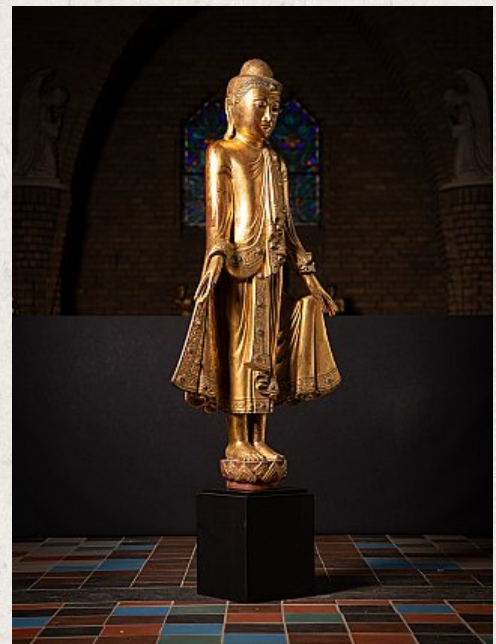

Special antique wooden Mandalay Buddha statue

- Material : wood
- 159 cm high
- 65 cm wide and 25 cm deep
- Gilded with 24 krt. gold
- Mandalay style
- 19th century
- With inlayed eyes
- The height is measured including the 31.5 cm high pedestal. Pedestal is 25 x 25 cm
- Originating from Burma
- Nr: 3620-5
- Price : 6,750 euro

Asian art

Rielerweg 71-73

7416 ZB Deventer

The Netherlands

www.burmese-art.com

info@burmese-art.com

+31-6-22192241