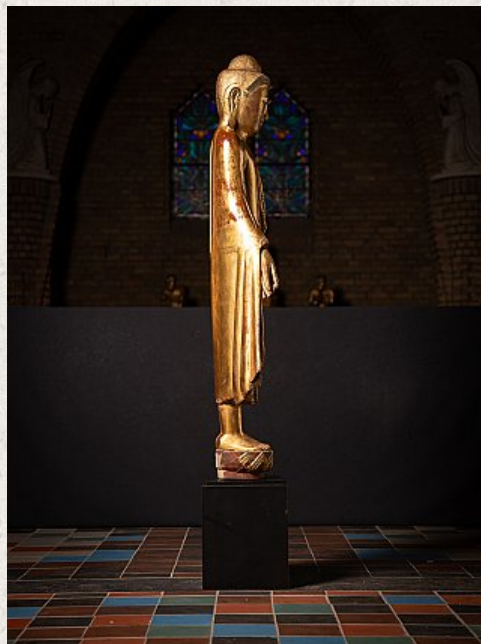

Special antique wooden Mandalay Buddha statue

- Material : wood
- 159 cm high
- 65 cm wide and 25 cm deep
- Gilded with 24 krt. gold
- Mandalay style
- 19th century
- With inlayed eyes
- The height is measured including the 31.5 cm high pedestal. Pedestal is 25 x 25 cm
- Originating from Burma
- Nr: 3620-5
- Price : 6,750 euro

Asian art

Rielerweg 71-73

7416 ZB Deventer

The Netherlands

www.burmese-art.com

info@burmese-art.com

+31-6-22192241