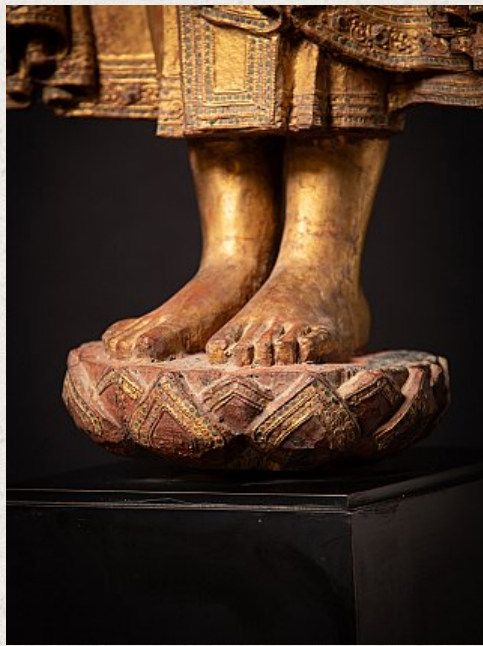

[See on website](#)