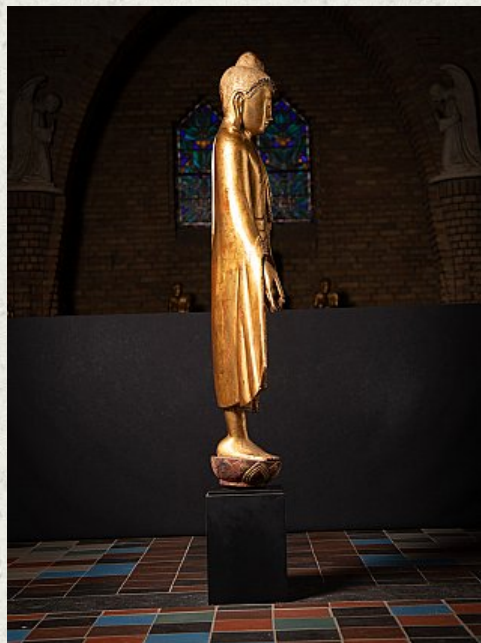

Very beautiful antique wooden Mandalay

Buddha statue

- Material : wood
- 158 cm high
- 66 cm wide and 22 cm deep
- Gilded with 24 krt. gold
- Mandalay style
- 19th century
- With inlayed eyes
- The height is measured including the 31 cm high base
- Originating from Burma
- Nr: 3620-22
- Price : 8,500 euro

Asian art

Rielerweg 71-73

7416 ZB Deventer

The Netherlands

www.burmese-art.com

info@burmese-art.com

+31-6-22192241