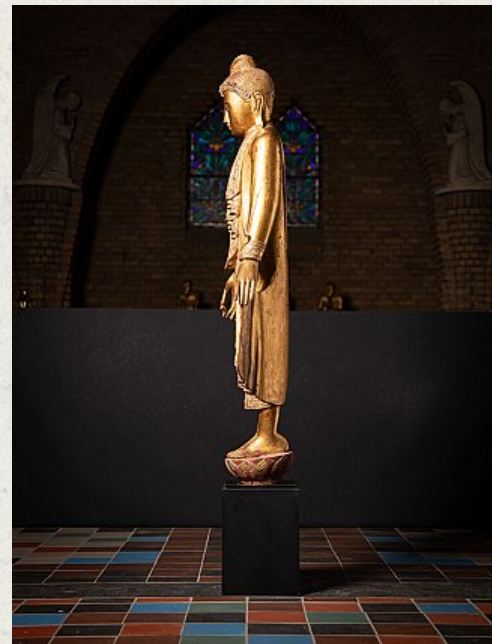

Very beautiful antique wooden Mandalay

Buddha statue

- Material : wood
- 158 cm high
- 66 cm wide and 22 cm deep
- Gilded with 24 krt. gold
- Mandalay style
- 19th century
- With inlayed eyes
- The height is measured including the 31 cm high base
- Originating from Burma
- Nr: 3620-22
- Price : 8,500 euro

Asian art

Rielerweg 71-73

7416 ZB Deventer

The Netherlands

www.burmese-art.com

info@burmese-art.com

+31-6-22192241