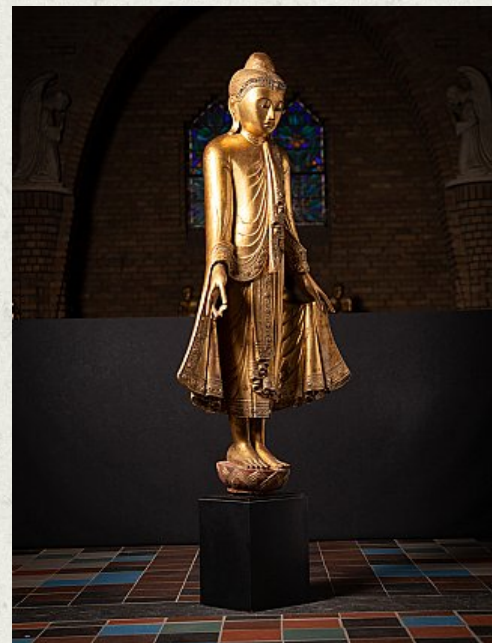

Very beautiful antique wooden Mandalay

Buddha statue

- Material : wood
- 158 cm high
- 66 cm wide and 22 cm deep
- Gilded with 24 krt. gold
- Mandalay style
- 19th century
- With inlayed eyes
- The height is measured including the 31 cm high base
- Originating from Burma
- Nr: 3620-22
- Price : 8,500 euro

Asian art

Rielerweg 71-73

7416 ZB Deventer

The Netherlands

www.burmese-art.com

info@burmese-art.com

+31-6-22192241