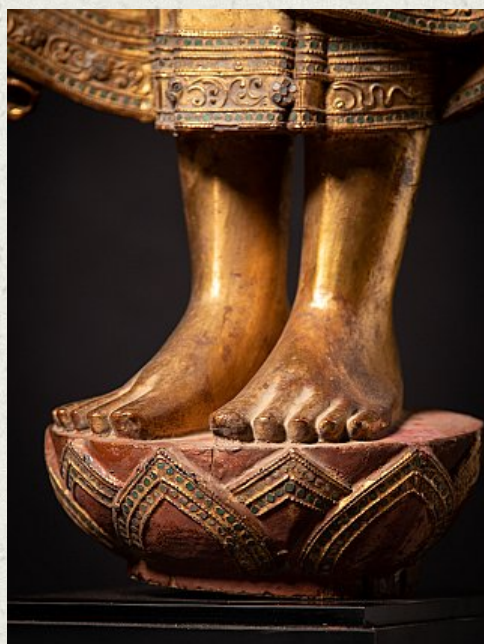

[See on website](#)