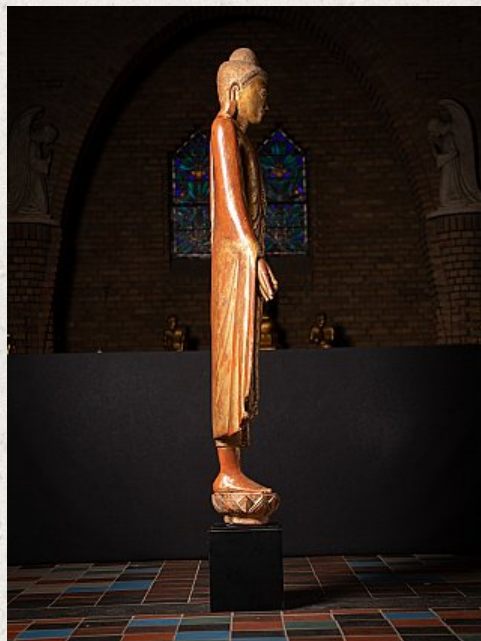

Special large antique Burmese Mandalay Buddha

- Material : wood
- 184,5 cm high
- 72,5 cm wide and 23,5 cm deep
- Gilded with 24 krt. gold
- Mandalay style
- 19th century
- With inlayed eyes
- The height is measured including the 26,5 cm high base
- A very beautiful piece !
- Can be shipped worldwide
- Originating from Burma
- Nr: 3620-2
- Price : 11,500 euro

Asian art

Rielerweg 71-73

7416 ZB Deventer

The Netherlands

www.burmese-art.com

info@burmese-art.com

+31-6-22192241