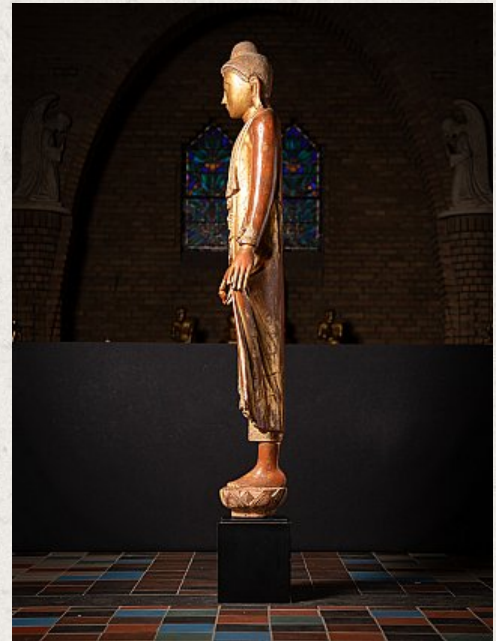

Special large antique Burmese Mandalay Buddha

- Material : wood
- 184,5 cm high
- 72,5 cm wide and 23,5 cm deep
- Gilded with 24 krt. gold
- Mandalay style
- 19th century
- With inlayed eyes
- The height is measured including the 26,5 cm high base
- A very beautiful piece !
- Can be shipped worldwide
- Originating from Burma
- Nr: 3620-2
- Price : 11,500 euro

Asian art

Rielerweg 71-73

7416 ZB Deventer

The Netherlands

www.burmese-art.com

info@burmese-art.com

+31-6-22192241