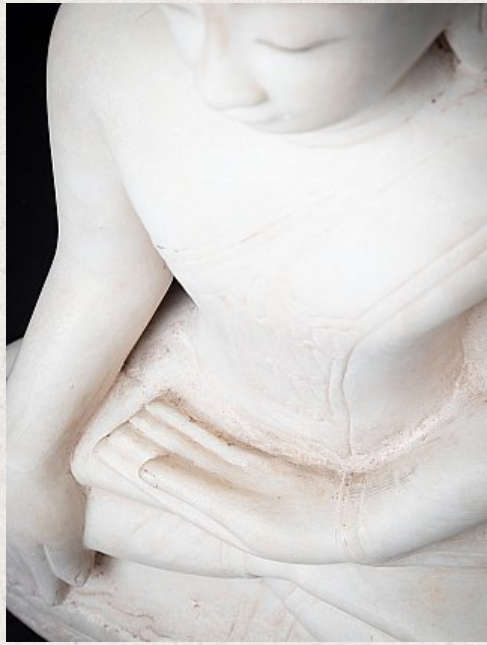

[See on website](#)