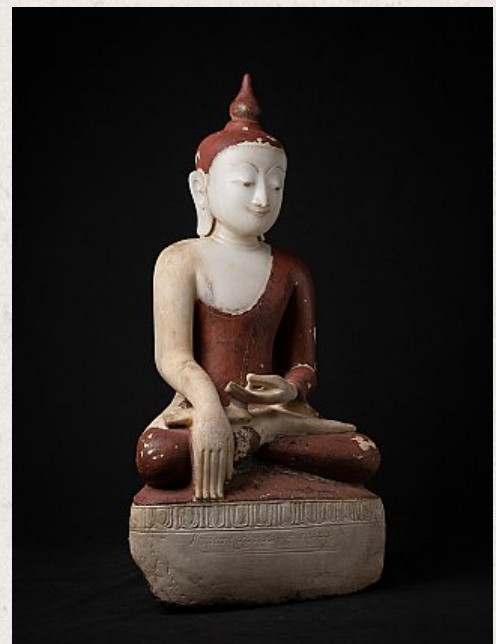

Very special museum quality Alabaster Buddha

- Material : marble
- 101 cm high
- 51 cm wide and 30 cm deep
- With traces of the original lacquer and 24 krt. gilding
- Shan (Tai Yai) style
- Bhumisparsha mudra
- 17th century
- Alabaster Buddha statues in this high quality and size are almost impossible to find these days.
- Originating from Burma
- Nr: 3620-16
- Price : 18,500 euro

Asian art

Rielerweg 71-73

7416 ZB Deventer

The Netherlands

www.burmese-art.com

info@burmese-art.com

+31-6-22192241