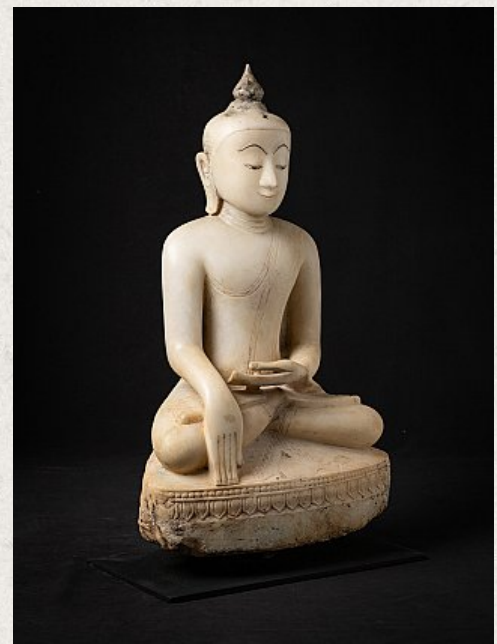

Special Burmese alabaster Buddha statue

- Material : marble
- 75 cm high
- 44,5 cm wide and 25,5 cm deep
- Ava style
- Bhumisparsha mudra
- 17th century
- With traces of the original lacquer
- Beautiful facial expression !
- Originating from Burma
- Nr: 3620-15
- Price : 7,500 euro

Asian art

Rielerweg 71-73

7416 ZB Deventer

The Netherlands

www.burmese-art.com

info@burmese-art.com

+31-6-22192241