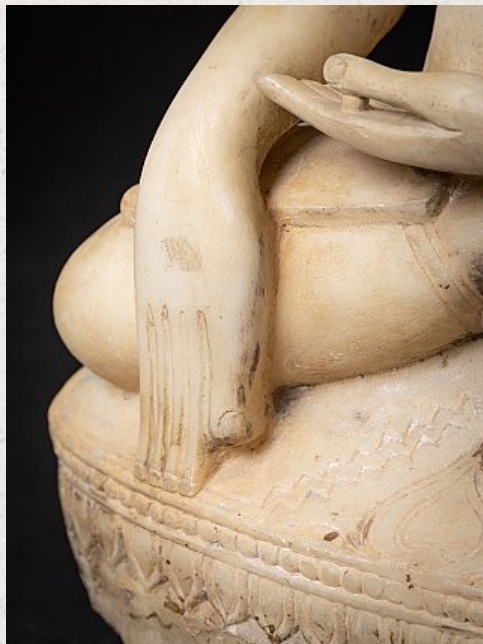

[See on website](#)