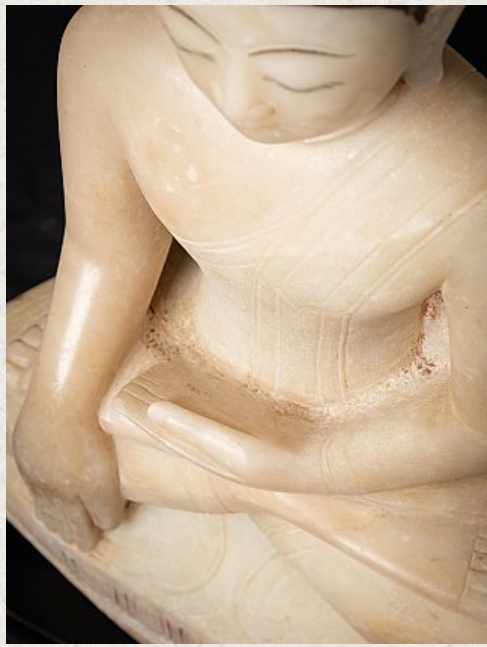

[See on website](#)